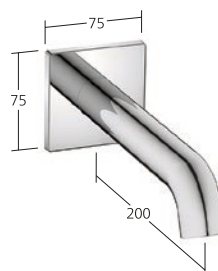

Bec de baignoire style

- Bec fixe

KWC-Nr.

26.008.053.000

chromeline, A 200

Débit 29 l/min (3 bar)