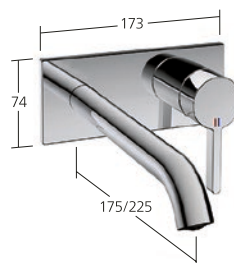

Lavabo

Mitigeur à levier set de finition

- EcoProtect
- Bec fixe
- OptimalSpace

KWC-Nr.

- **11.422.033.000** chromeline, A 175
- **11.422.034.000** chromeline, A 225
- **11.422.033.176** matt black, A 175
- **11.422.034.176** matt black, A 225
- **11.422.033.177** brushed steel, A 175
- **11.422.034.177** brushed steel, A 225

Débit 5 l/min (3 bar)