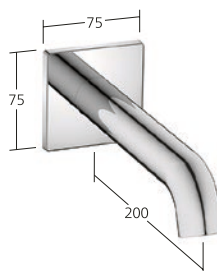

Bec de baignoire design

- Bec fixe

KWC-Nr.

26.008.033.000

chromeline, A 200

Débit 29 l/min (3 bar)