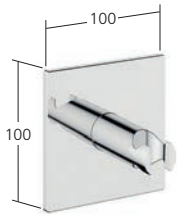

Trim kit
shower holder

- **26.000.624.000**, chromeline
- **26.000.624.176**, matt black
- **26.000.624.177**, brushed steel

- **K.26.99.02.000**, chromeline
- **K.26.99.02.176**, matt black
- **K.26.99.02.177**, brushed steel