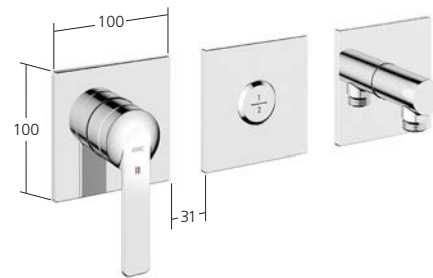

Trim kit dual outlet Choice
KWC DOMO 6.0

20.664.550.000, chromeline