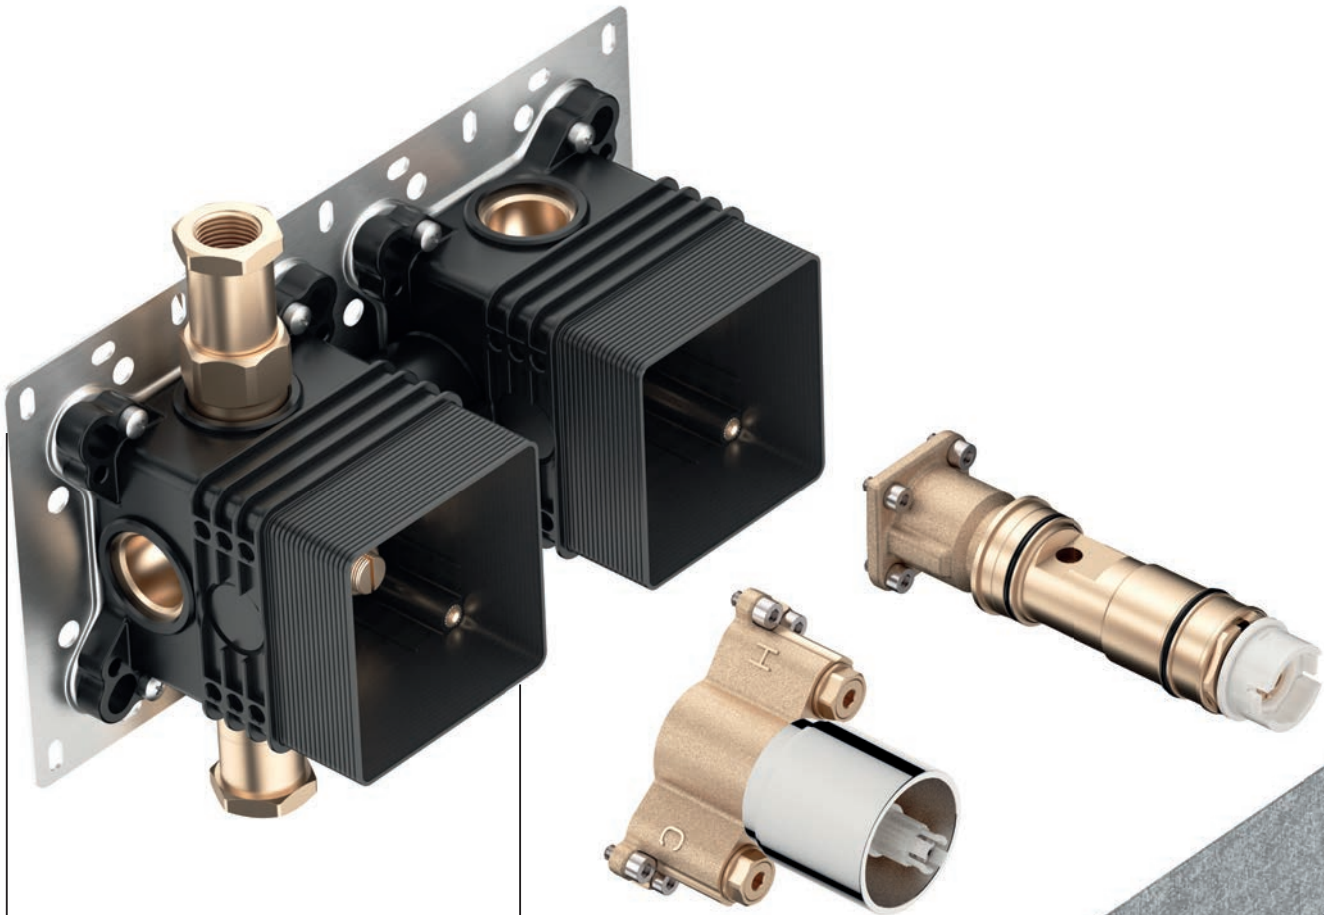

Press

Save water and energy when lathering up. The water flow can be stopped immediately at the touch of a button and restarted just as quickly.

Turn

Water flow under control. Turn the Choice button to precisely regulate the flow rate. The hose outlet is directly integrated in all versions.

Precisely positioned

It couldn't be simpler: the baseplate for the boxes can be easily attached to the surface with millimetre precision.

Supplied pre-configured

Ready to use – the modules of the set are already connected to each other. Guaranteed easy alignment and installation thanks to pre-assembled boxes.

Smartly mounted

Time-saving – the escutcheons are attached to the escutcheon holder without a single screw.

Compact dimensions

Effortless – the minimal projection of the operating units leaves plenty of space for installing the fittings, for example in narrow shower cubicles.

KWC HOMEBOX

Twice the Talent

Masonry

The baseplate is ideal for shell construction. It allows the box to be perfectly positioned and easily aligned.*

Drywall construction

Retaining rings on the boxes mean that the KWC HOMEBOX can also be easily and securely attached to partition walls.*