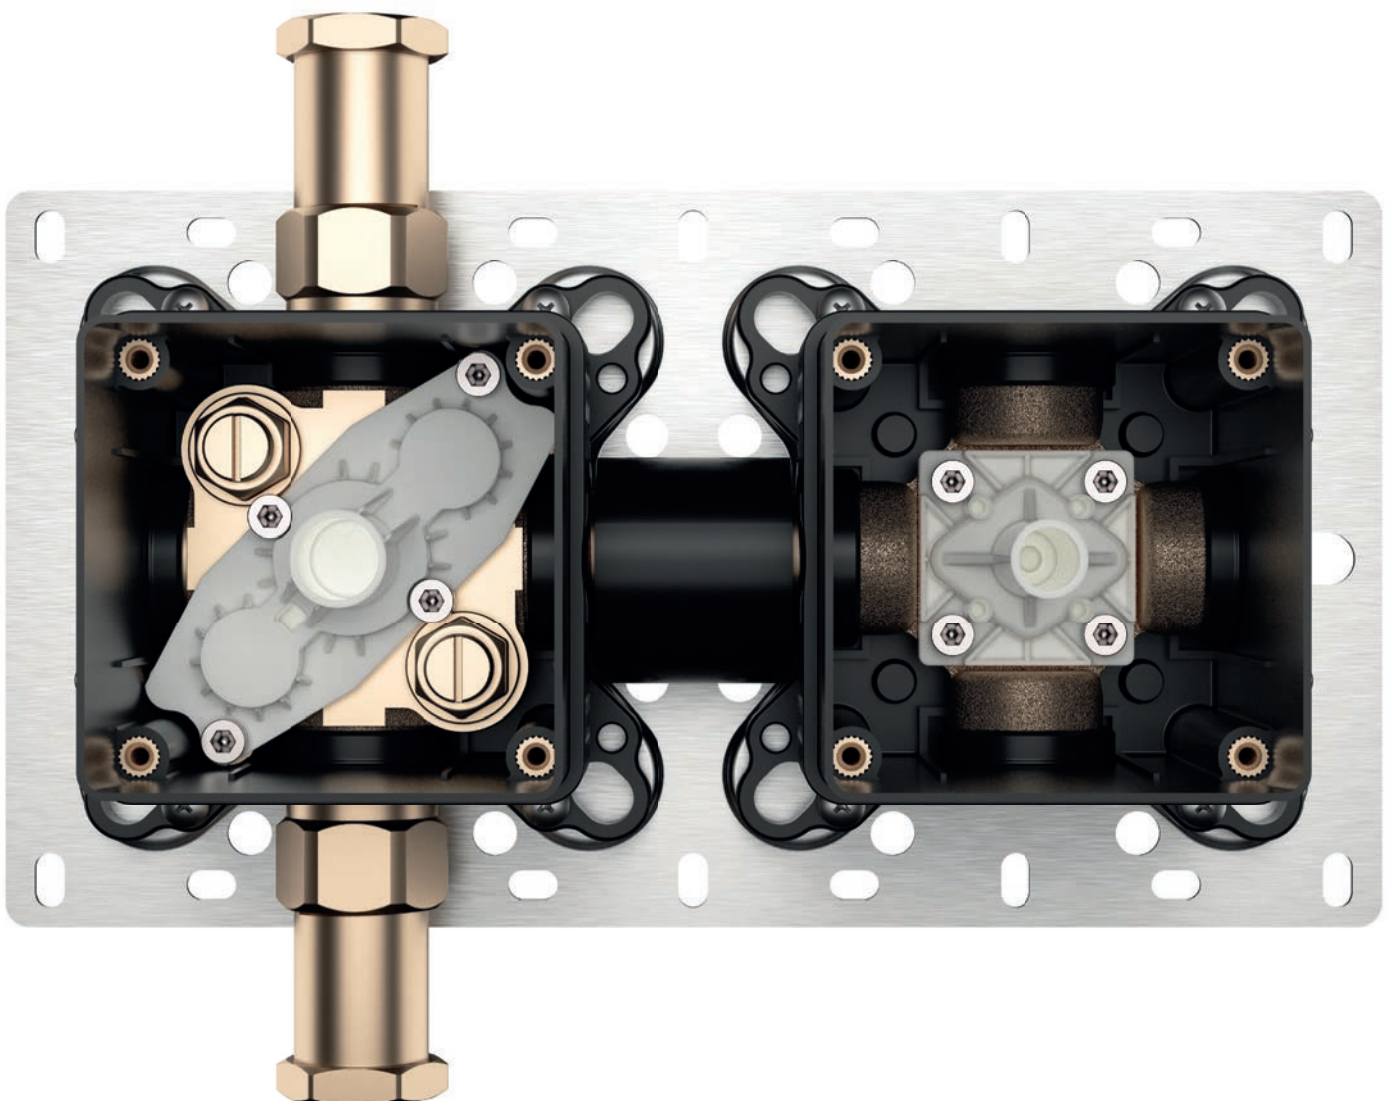

Safety

If the hot and cold water inlets are installed incorrectly, the water flow can simply be reversed. If the box does not sit in the wall at the required installation depth, this can be quickly corrected with the extension sets.

Convenience

Quick, easy and safe installation guaranteed. All units for concealed installation are fitted with shut-off valves as standard.