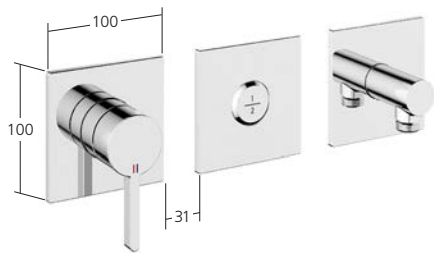

**Expected availability of matt black: from Q4 2024

Trim kit dual outlet Choice
KWC ACTIVO

20.404.550.000, chromeline

Trim kit dual outlet Choice
KWC AVA 2.0

20.464.550.000, chromeline

Trim kit dual outlet Choice
KWC BEVO