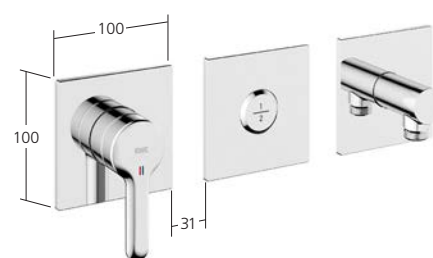

Trim kit dual outlet Choice
KWC WAMAS 2.0

20.474.550.000, chromeline