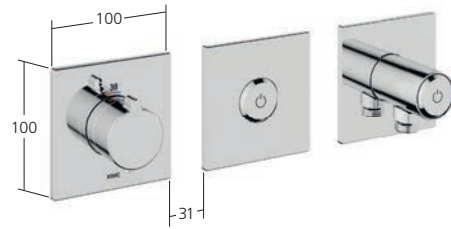

Trim kit dual outlet Choice
KWC MONTA

20.414.550.000, chromeline

Trim kit dual outlet Choice
KWC WAMAS 2.0

20.474.550.000, chromeline

Trim kit
Thermostat single outlet Choice

- 21.004.853.000**, chromeline
- 21.004.853.176**, matt black
- 21.004.853.177**, brushed steel