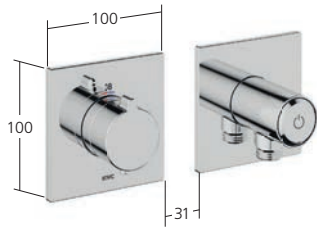

Trim kit dual outlet Choice
KWC MONTA

20.414.550.000, chromeline

Trim kit dual outlet Choice
KWC WAMAS 2.0

20.474.550.000, chromeline

Trim kit
Thermostat single outlet Choice

- 21.004.853.000**, chromeline
- 21.004.853.176**, matt black
- 21.004.853.177**, brushed steel