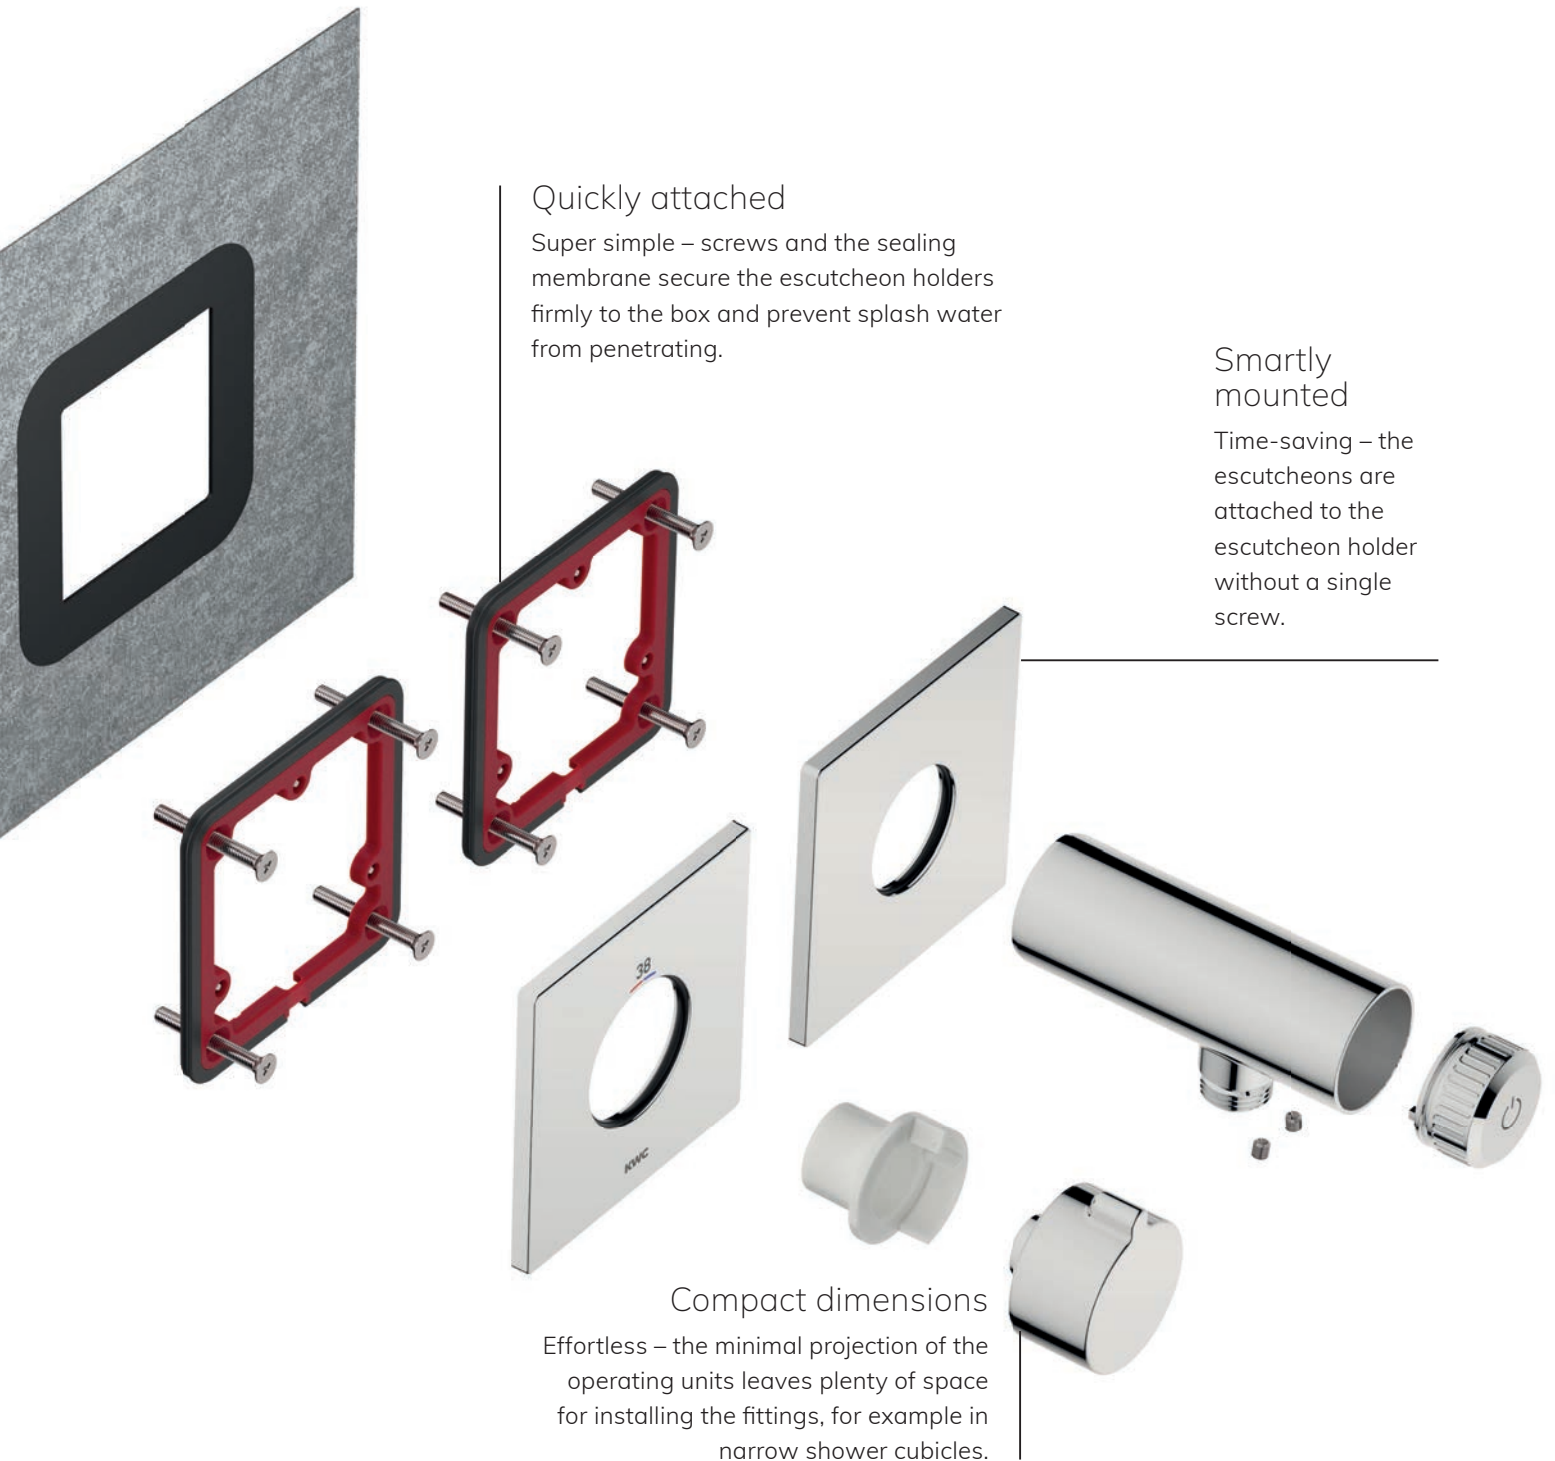

Precisely positioned

It couldn't be simpler: the baseplate for the boxes can be easily attached to the surface with millimetre precision.

Supplied pre-configured

Ready to use – the modules of the set are already connected to each other. Guaranteed easy alignment and installation thanks to pre-assembled boxes.

Installation made easy

Our detailed installation videos show you how to successfully install our products in simple-to-follow steps.

KWC HOMEBOX

Easy installation and assembly

Quickly attached

Super simple – screws and the sealing membrane secure the escutcheon holders firmly to the box and prevent splash water from penetrating.

Smartly mounted

Time-saving – the escutcheons are attached to the escutcheon holder without a single screw.

Compact dimensions

Effortless – the minimal projection of the operating units leaves plenty of space for installing the fittings, for example in narrow shower cubicles.

KWC HOMEBOX

Twice the Talent

Masonry

The baseplate is ideal for shell construction. It allows the box to be perfectly positioned and easily aligned.*

Drywall construction

Retaining rings on the boxes mean that the KWC HOMEBOX can also be easily and securely attached to partition walls.*