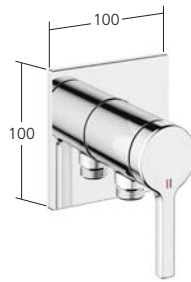

Trim kit
single outlet
KWC AVA 2.0

21.464.550.000, chromeline