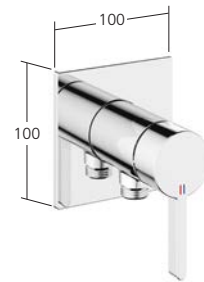

Trim kit
single outlet
KWC BEVO

21.424.550.000, chromeline*