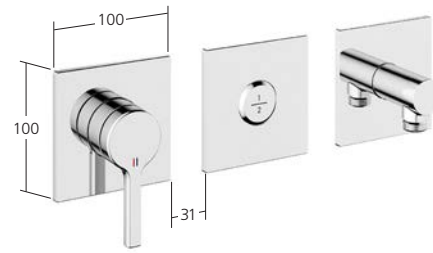

Trim kit dual outlet Choice
KWC AVA 2.0

20.464.550.000, chromeline