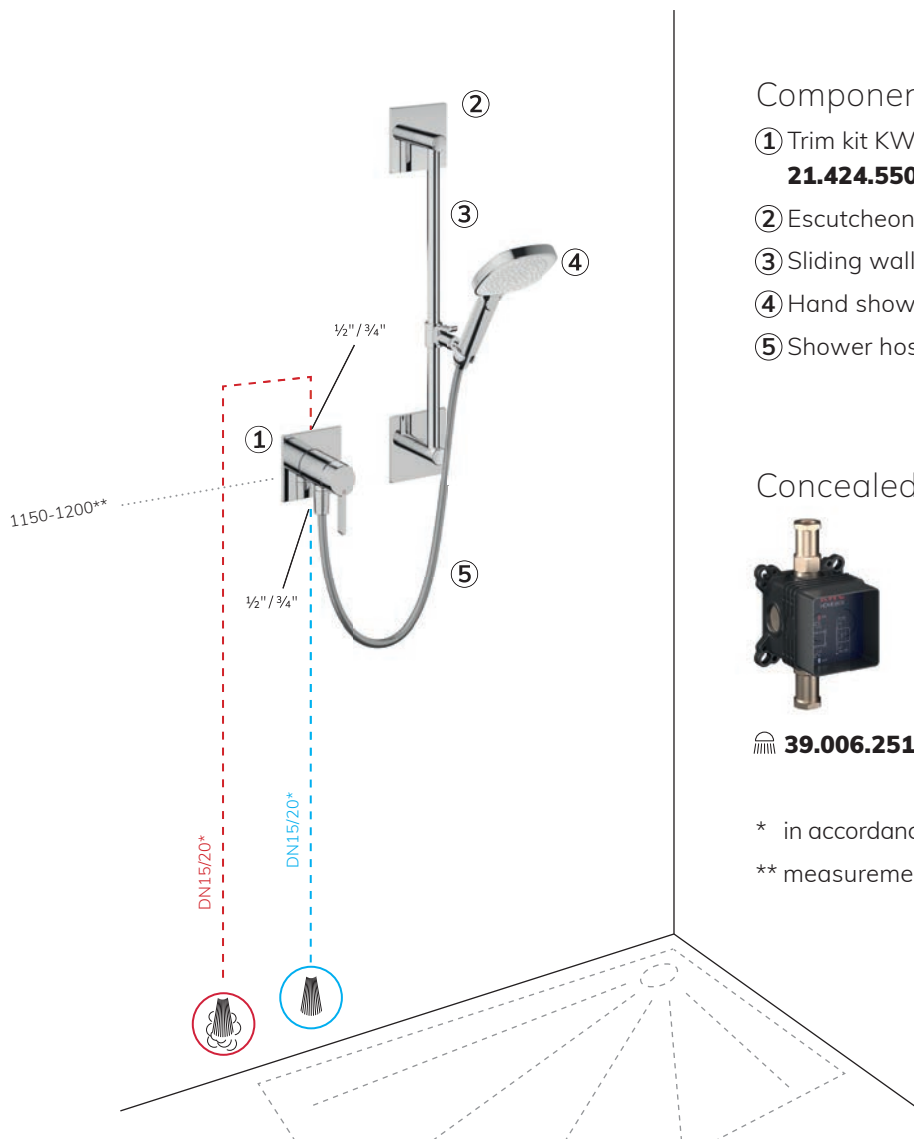

shut-off valves, a reversing function and protective caps – as standard. Extension adapters and escutcheons, as well as an additional mounting rail, are available as options, making this an ingenious package that can be added to as and when needed. In this way, we can ensure fast, easy and safe installation for all types of walls and masonry. For us, it's essential to provide solutions for any problems an installer may encounter.

A few final words ...

I'm really thrilled about the KWC HOMEBOX. Our new concealed system enables us to meet the various needs of our target customers in the

best possible way. We offer a modern and minimalist design with modular versatility coupled with easy, safe and time-saving installation – and a highly intuitive and comfortable shower experience.

Many thanks to all those who helped bring this project to fruition.

Thank you for the interview, Markus.

Shower lever mixer – single outlet

Installation example

Components

- ① Trim kit KWC BEVO **21.424.550.000**
- ② Escutcheons **Z.538.897.000**
- ③ Sliding wall bar FIT **K.26.99.02.000**
- ④ Hand shower CHOICE-H **26.000.125.000**
- ⑤ Shower hose **26.001.003.000**

Concealed unit

39.006.251.931

* in accordance with pipe diameter determined

** measurements in mm/as per plans

Tub lever mixer – dual outlet

Installation example

Components

- ① Trim kit KWC BEVO
20.424.550.000
- ② Shower bracket **26.000.620.000**
- ③ Hand shower FIT-X slim
26.000.103.000
- ④ Shower hose
26.001.003.000