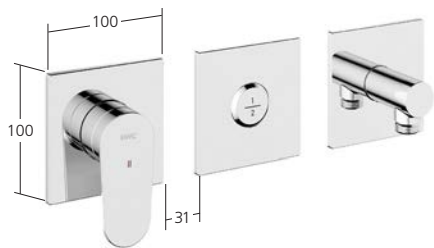

**Expected availability of matt black: from Q4 2024

Trim kit dual outlet Choice
KWC ACTIVO

20.404.550.000, chromeline

Trim kit dual outlet Choice
KWC AVA 2.0

20.464.550.000, chromeline

Trim kit dual outlet Choice
KWC BEVO

20.424.550.000, chromeline*

Trim kit dual outlet Choice
KWC DOMO 6.0

20.664.550.000, chromeline

Trim kit dual outlet Choice
KWC ELLA

20.384.550.000, chromeline

Trim kit dual outlet Choice
KWC FIT

20.544.550.000, chromeline**