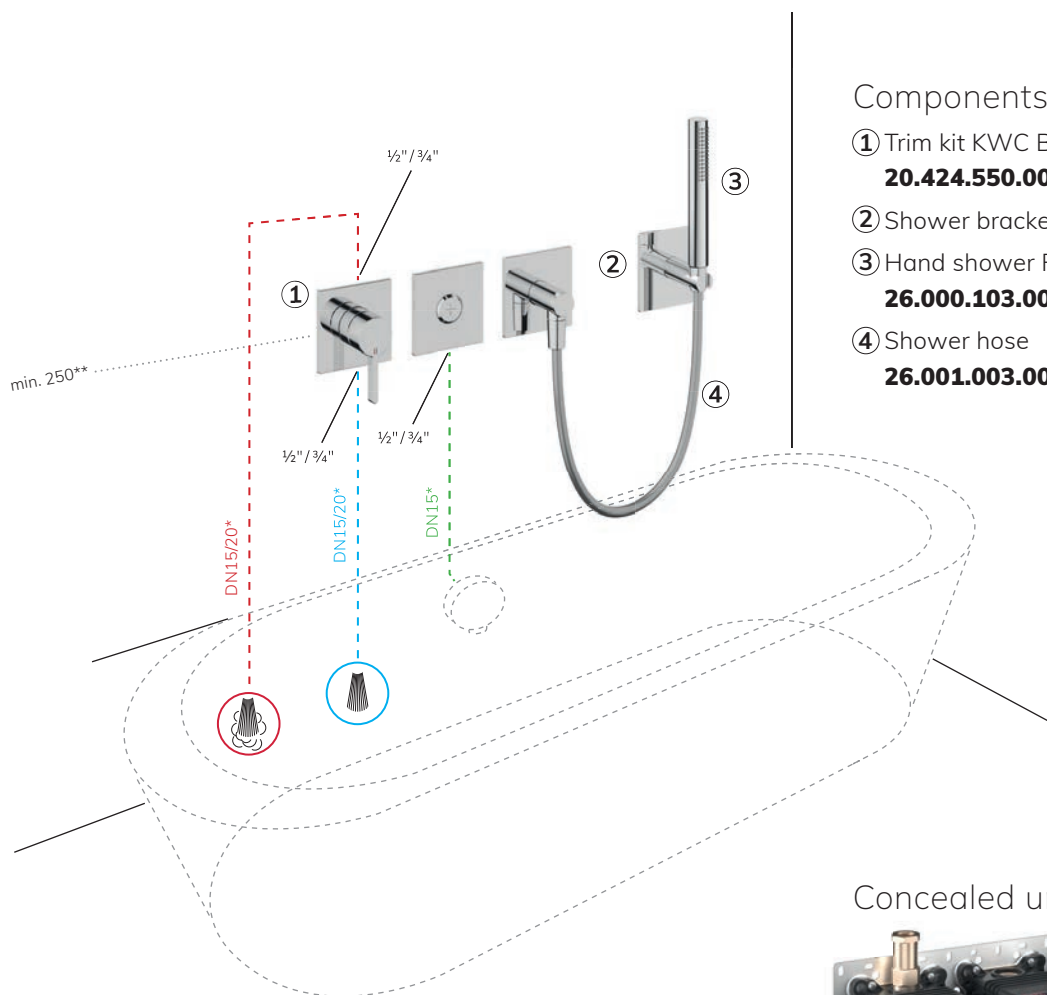

Precisely positioned

It couldn't be simpler: the baseplate for the boxes can be easily attached to the surface with millimetre precision.

Supplied pre-configured

Ready to use – the modules of the set are already connected to each other. Guaranteed easy alignment and installation thanks to pre-assembled boxes.

Many thanks to all those who helped bring this project to fruition.

Thank you for the interview, Markus.

Shower lever mixer – single outlet

Installation example

Components

- ① Trim kit KWC BEVO **21.424.550.000**
- ② Escutcheons **Z.538.897.000**
- ③ Sliding wall bar FIT **K.26.99.02.000**
- ④ Hand shower CHOICE-H **26.000.125.000**
- ⑤ Shower hose **26.001.003.000**

Concealed unit

39.006.251.931

* in accordance with pipe diameter determined

** measurements in mm/as per plans

Tub lever mixer – dual outlet

Installation example

Components

- ① Trim kit KWC BEVO
20.424.550.000
- ② Shower bracket **26.000.620.000**
- ③ Hand shower FIT-X slim
26.000.103.000
- ④ Shower hose
26.001.003.000

Concealed unit

 **39.006.261.931**

* in accordance with pipe diameter determined

** measurements in mm/as per plans

Shower lever mixer – dual outlet

Installation example

Components

- ① Trim kit KWC BEVO **20.424.550.000**
- ② Shower bracket **26.000.620.000**
- ③ Hand shower FIT-X slim **26.000.103.000**
- ④ Shower hose **26.001.003.000**
- ⑤ Shower arm **26.000.813.000**
- ⑥ Shower head PIATTO-X Q **26.000.205.000**