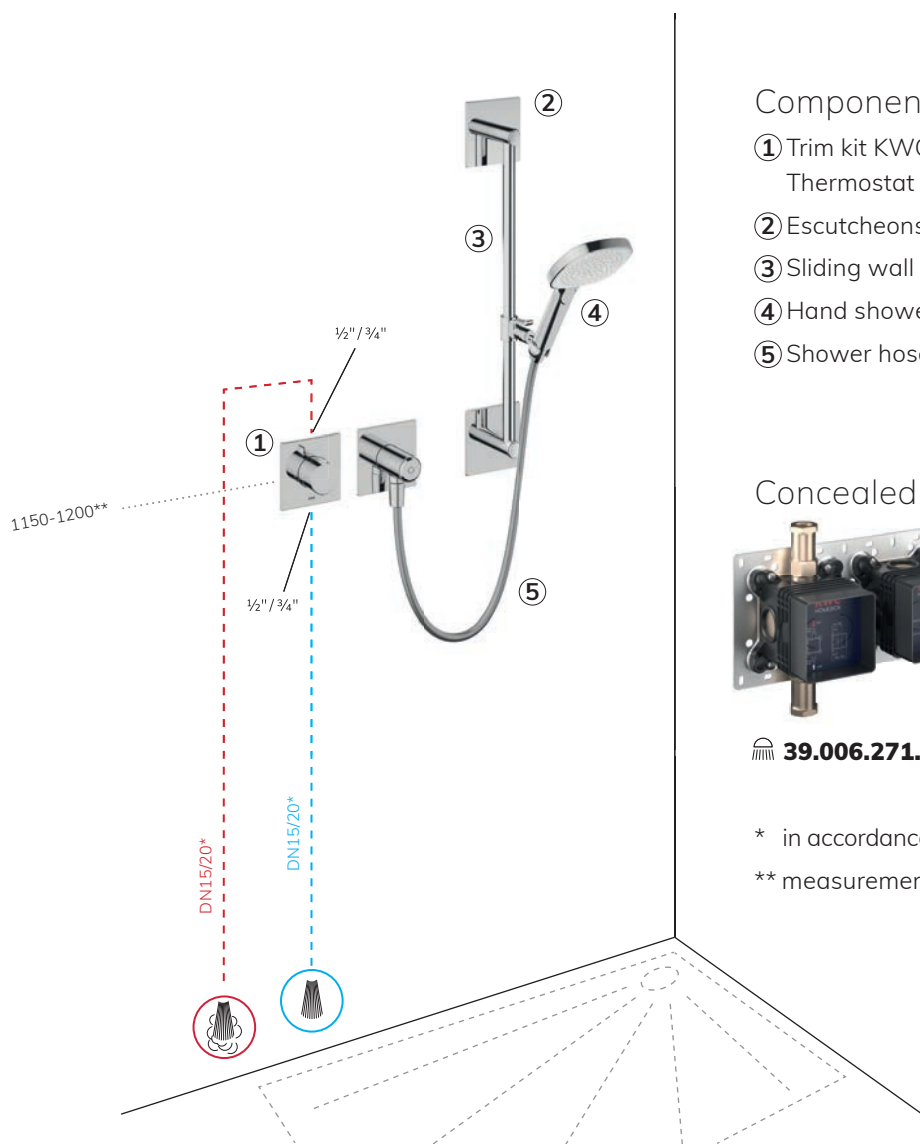

Concealed unit

 **39.006.261.931**

* in accordance with pipe diameter determined

** measurements in mm/as per plans

Shower lever mixer – dual outlet

Installation example

Components

- ① Trim kit KWC BEVO **20.424.550.000**
- ② Shower bracket **26.000.620.000**
- ③ Hand shower FIT-X slim **26.000.103.000**
- ④ Shower hose **26.001.003.000**
- ⑤ Shower arm **26.000.813.000**
- ⑥ Shower head PIATTO-X Q **26.000.205.000**

Concealed unit

 **39.006.261.931**

* in accordance with pipe diameter determined

** measurements in mm/as per plans

Shower thermostat – single outlet

Installation example

Components

- ① Trim kit KWC HOMEBOX
Thermostat single outlet Choice **21.004.853.000**
- ② Escutcheons **Z.538.897.000**
- ③ Sliding wall bar FIT **K.26.99.02.000**
- ④ Hand shower CHOICE-H **26.000.125.000**
- ⑤ Shower hose **26.001.003.000**

Concealed unit

39.006.271.931

* in accordance with pipe diameter determined

** measurements in mm/as per plans

Tub thermostat – dual outlet

Installation example

Components

- ① Trim kit KWC HOMEBOX
Thermostat dual outlet Choice
20.004.853.000
- ② Shower bracket **26.000.620.000**
- ③ Hand shower FIT-X slim
26.000.103.000
- ④ Shower hose **26.001.003.000**

Concealed unit

 **39.006.261.931**

* in accordance with pipe diameter determined

** measurements in mm/as per plans

Shower thermostat – dual outlet

Installation example

Components

- ① Trim kit KWC HOMEBOX
Thermostat dual outlet Choice **20.004.853.000**
- ② Shower bracket **26.000.620.000**
- ③ Hand shower FIT-X slim **26.000.103.000**
- ④ Shower hose **26.001.003.000**
- ⑤ Shower arm **26.000.813.000**
- ⑥ Shower head PIATTO-X Q **26.000.205.000**