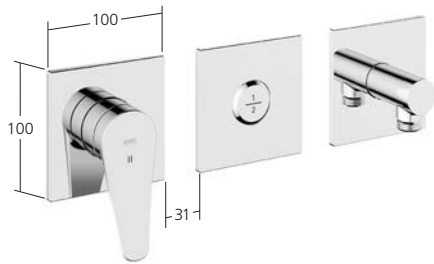

Trim kit dual outlet Choice
KWC ACTIVO

20.404.550.000, chromeline