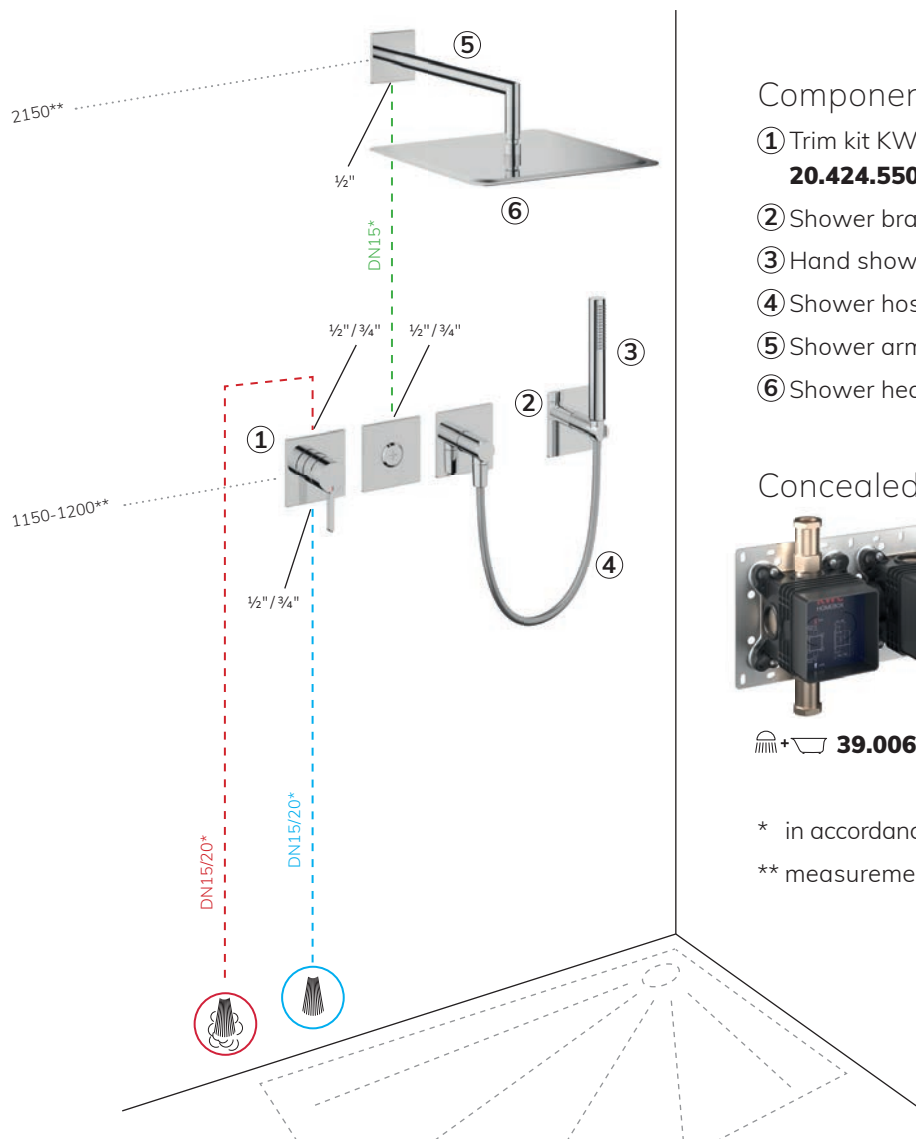

Concealed unit

39.006.251.931

* in accordance with pipe diameter determined

** measurements in mm/as per plans

Tub lever mixer – dual outlet

Installation example

Components

- ① Trim kit KWC BEVO
20.424.550.000
- ② Shower bracket **26.000.620.000**
- ③ Hand shower FIT-X slim
26.000.103.000
- ④ Shower hose
26.001.003.000

Concealed unit

 **39.006.261.931**

* in accordance with pipe diameter determined

** measurements in mm/as per plans

Shower lever mixer – dual outlet

Installation example

Components

- ① Trim kit KWC BEVO **20.424.550.000**
- ② Shower bracket **26.000.620.000**
- ③ Hand shower FIT-X slim **26.000.103.000**
- ④ Shower hose **26.001.003.000**
- ⑤ Shower arm **26.000.813.000**
- ⑥ Shower head PIATTO-X Q **26.000.205.000**

Concealed unit

 **39.006.261.931**

* in accordance with pipe diameter determined

** measurements in mm/as per plans

Shower thermostat – single outlet

Installation example

Components

- ① Trim kit KWC HOMEBOX
Thermostat single outlet Choice **21.004.853.000**
- ② Escutcheons **Z.538.897.000**
- ③ Sliding wall bar FIT **K.26.99.02.000**
- ④ Hand shower CHOICE-H **26.000.125.000**
- ⑤ Shower hose **26.001.003.000**

Concealed unit

39.006.271.931

* in accordance with pipe diameter determined

** measurements in mm/as per plans

Tub thermostat – dual outlet

Installation example

Components

- ① Trim kit KWC HOMEBOX
Thermostat dual outlet Choice
20.004.853.000
- ② Shower bracket **26.000.620.000**
- ③ Hand shower FIT-X slim
26.000.103.000
- ④ Shower hose **26.001.003.000**