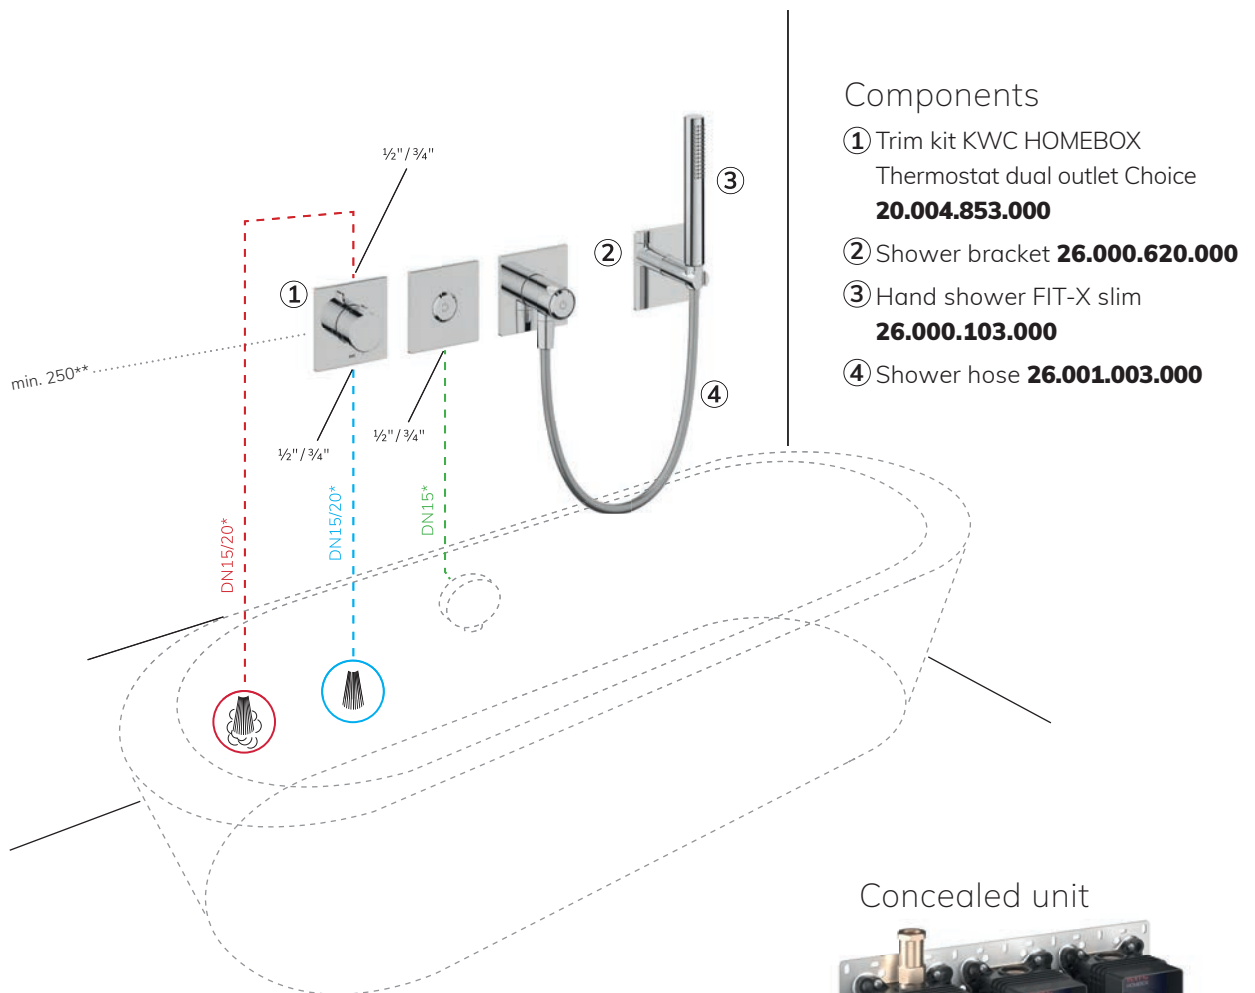

Concealed unit

 **39.006.261.931**

* in accordance with pipe diameter determined

** measurements in mm/as per plans

Shower lever mixer – dual outlet

Installation example

Components

- ① Trim kit KWC BEVO **20.424.550.000**
- ② Shower bracket **26.000.620.000**
- ③ Hand shower FIT-X slim **26.000.103.000**
- ④ Shower hose **26.001.003.000**
- ⑤ Shower arm **26.000.813.000**
- ⑥ Shower head PIATTO-X Q **26.000.205.000**

Concealed unit

 **39.006.261.931**

* in accordance with pipe diameter determined

** measurements in mm/as per plans

Shower thermostat – single outlet

Installation example

Components

- ① Trim kit KWC HOMEBOX
Thermostat single outlet Choice **21.004.853.000**
- ② Escutcheons **Z.538.897.000**
- ③ Sliding wall bar FIT **K.26.99.02.000**
- ④ Hand shower CHOICE-H **26.000.125.000**
- ⑤ Shower hose **26.001.003.000**

Concealed unit

39.006.271.931

* in accordance with pipe diameter determined

** measurements in mm/as per plans

Tub thermostat – dual outlet

Installation example

Components

- ① Trim kit KWC HOMEBOX
Thermostat dual outlet Choice
20.004.853.000
- ② Shower bracket **26.000.620.000**
- ③ Hand shower FIT-X slim
26.000.103.000
- ④ Shower hose **26.001.003.000**

Concealed unit

 **39.006.261.931**

* in accordance with pipe diameter determined

** measurements in mm/as per plans

Shower thermostat – dual outlet

Installation example

Components

- ① Trim kit KWC HOMEBOX
Thermostat dual outlet Choice **20.004.853.000**
- ② Shower bracket **26.000.620.000**
- ③ Hand shower FIT-X slim **26.000.103.000**
- ④ Shower hose **26.001.003.000**
- ⑤ Shower arm **26.000.813.000**
- ⑥ Shower head PIATTO-X Q **26.000.205.000**