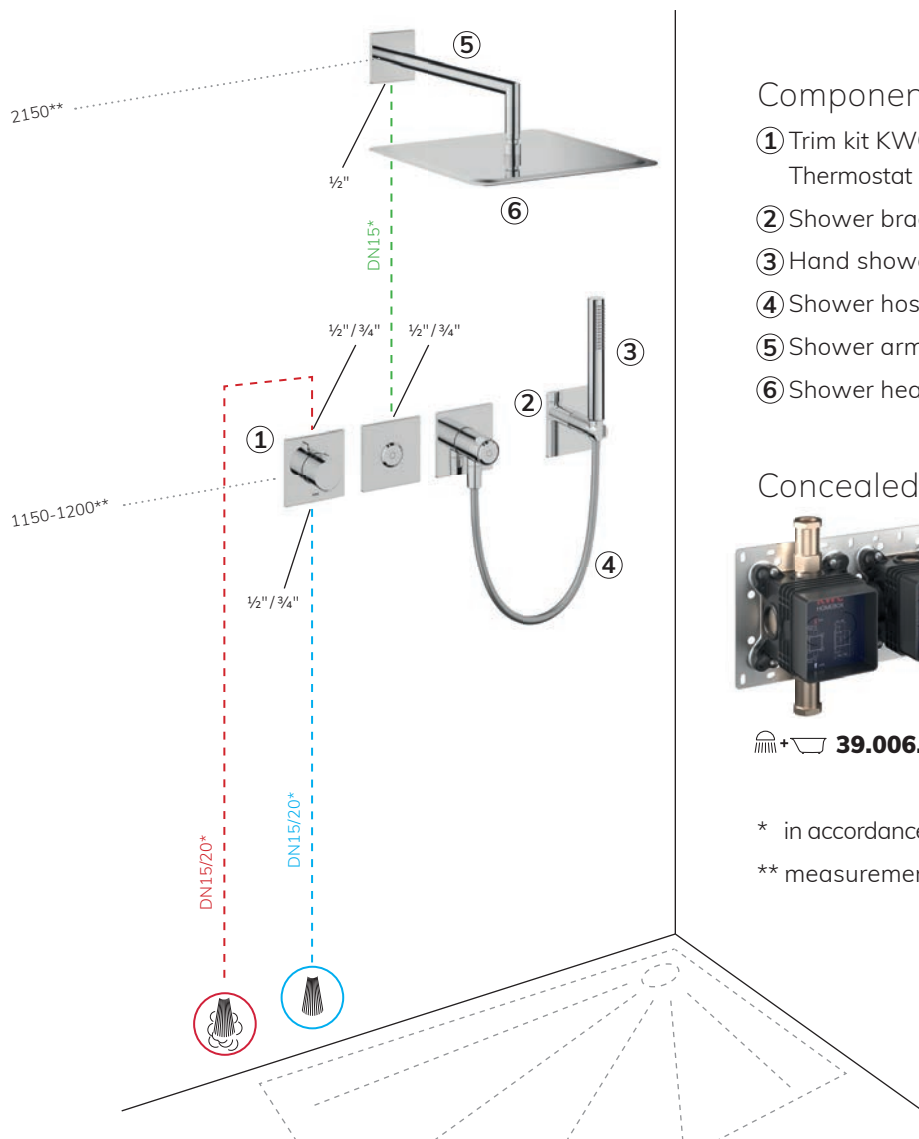

Concealed unit

 **39.006.261.931**

* in accordance with pipe diameter determined

** measurements in mm/as per plans

Shower thermostat – single outlet

Installation example

Components

- ① Trim kit KWC HOMEBOX
Thermostat single outlet Choice **21.004.853.000**
- ② Escutcheons **Z.538.897.000**
- ③ Sliding wall bar FIT **K.26.99.02.000**
- ④ Hand shower CHOICE-H **26.000.125.000**
- ⑤ Shower hose **26.001.003.000**

Concealed unit

39.006.271.931

* in accordance with pipe diameter determined

** measurements in mm/as per plans

Tub thermostat – dual outlet

Installation example

Components

- ① Trim kit KWC HOMEBOX
Thermostat dual outlet Choice
20.004.853.000
- ② Shower bracket **26.000.620.000**
- ③ Hand shower FIT-X slim
26.000.103.000
- ④ Shower hose **26.001.003.000**

Concealed unit

 **39.006.261.931**

* in accordance with pipe diameter determined

** measurements in mm/as per plans

Shower thermostat – dual outlet

Installation example

Components

- ① Trim kit KWC HOMEBOX
Thermostat dual outlet Choice **20.004.853.000**
- ② Shower bracket **26.000.620.000**
- ③ Hand shower FIT-X slim **26.000.103.000**
- ④ Shower hose **26.001.003.000**
- ⑤ Shower arm **26.000.813.000**
- ⑥ Shower head PIATTO-X Q **26.000.205.000**

Concealed unit

 **39.006.261.931**

* in accordance with pipe diameter determined

** measurements in mm/as per plans

Trim kit
single outlet
KWC ACTIVO

21.404.550.000, chromeline

Trim kit
single outlet
KWC AVA 2.0