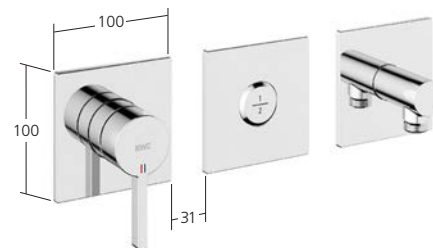

20.424.550.000, chromeline*

Trim kit dual outlet Choice
KWC DOMO 6.0

20.664.550.000, chromeline

Trim kit dual outlet Choice
KWC ELLA

20.384.550.000, chromeline

Trim kit dual outlet Choice
KWC FIT

20.544.550.000, chromeline**