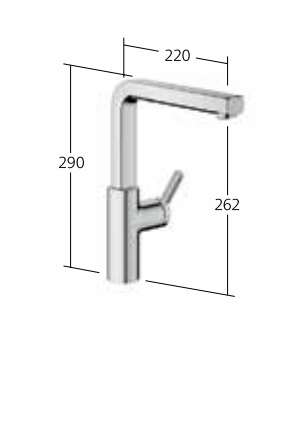

Kitchen ● ● ●
 Lever mixer
 – Swivel spout 150°

KWC-No.
10.461.022.000FL
 chromeline, A 210
10.461.022.176FL
 matt black, A 210
10.461.022.177FL
 brushed steel, A 210

Flow rate 11 l/min (3 bar)

Kitchen ● ● ●
 Lever mixer
 – Swivel spout 150°
 – SwivelStop
 – OptimalSpace