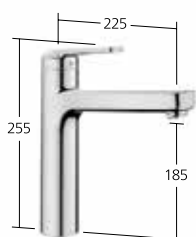

Kitchen

Lever mixer low pressure

- Swivel spout 150°
- OptimalSpace
- QuickInstallation

KWC-No.

10.665.023.000FL

chromeline, A 225

Flow rate 6 l/min (3 bar)