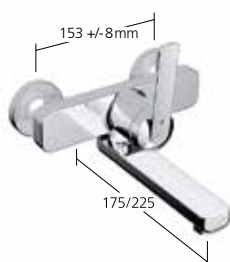

Kitchen

Lever mixer trim kit

- EcoProtect
- Swivel spout 90°
- OptimalSpace

KWC-No.

11.662.202.000

chromeline, AD 153 +/- 8 mm, A 175

11.662.203.000

chromeline, AD 153 +/- 8 mm, A 225

Flow rate 4 l/min (3 bar)