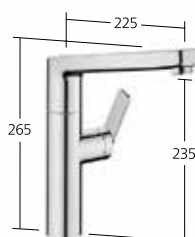

Kitchen

Lever mixer

- SwivelStop – swivel spout 150°, extensible to 360°
- OptimalSpace
- QuickInstallation

KWC-No.

10.661.013.000FL

chromeline, A 225

Flow rate 12 l/min (3 bar)