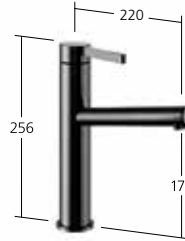

10.531.022.751FL
industrial black, A215
10.531.022.700FL
stainless steel, A215

Flow rate 12 l/min (3 bar)

Kitchen

Lever mixer
– Pull-out spout up to 700 mm
– Swivel spout 120°
– EasyLock
– TouchProtect

KWC-No.