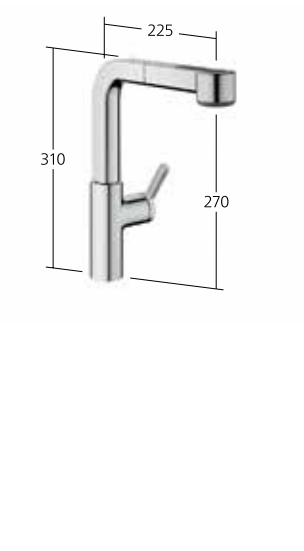

Kitchen ● ● ●
Lever mixer
– Pull-out spray
  – SprayClean
  – TripleClean
– TouchProtect
– EasyLock
– Hose guide,
  swivelling 150°

KWC-No.
10.461.002.000FL
chromeline, A 225
10.461.002.176FL
matt black, A 225
10.461.002.177FL
brushed steel, A 225

Flow rate
normal spray 8 l/min (3 bar)
Flow rate
needle spray 9 l/min (3 bar)