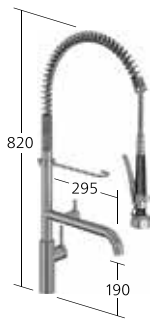

Kitchen

- Lever mixer
- Swivel spout
- TouchProtect
- SprayLock
- PowerClean
- OptimalSpace
- QuickInstallation

KWC-No.

10.581.144.700FL
stainless steel, A 295