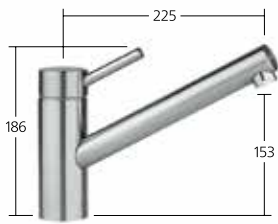

Kitchen

Lever mixer
– Swivel spout 160°

KWC-No.

10.271.023.700FL
stainless steel, A 225

Flow rate 12 l/min (3 bar)