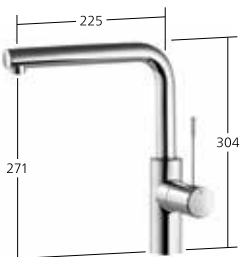

KWC-No.

10.151.043.700FL
stainless steel, A 225

Flow rate 11 l/min (3 bar)

Kitchen

Lever mixer
– Swivel spout 360°
– OptimalSpace

KWC-No.

10.151.013.000FL
chromeline, A 225

Flow rate 12 l/min (3 bar)