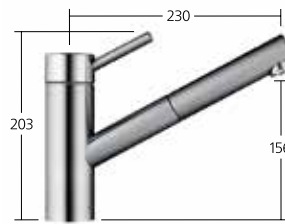

Kitchen

Lever mixer
– TouchProtect
– Pull-out spout
– Hose guide, swivelling 130°
– EasyLock

KWC-No.

10.271.103.700FL
stainless steel, A 230

Flow rate 12 l/min (3 bar)