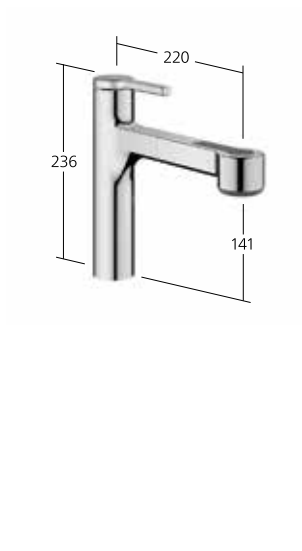

Kitchen ● ● ●
Lever mixer
– Pull-out spray
  – SprayClean
  – TripleClean
– TouchProtect
– Hose guide,
  swivelling 120°

KWC-No.
10.461.032.000FL
chromeline, A 220
10.461.032.176FL
matt black, A 220
10.461.032.177FL
brushed steel, A 220

Flow rate
normal spray 8 l/min (3 bar)
Flow rate
needle spray 9 l/min (3 bar)