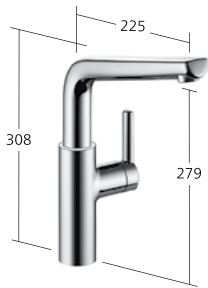

Kitchen

1. Lever mixer
   – Swivel spout 360°
   – OptimalSpace

KWC-No.

10.171.013.000FL

chromeline, A 225

Flow rate 10 l/min (3 bar)