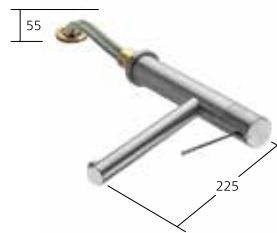

Kitchen

Lever mixer
– Detachable for installation below windows – detached 55 mm
– Swivel spout 270°

KWC-No.

10.151.043.700FL
stainless steel, A 225

Flow rate 11 l/min (3 bar)