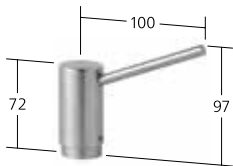

Soap dispenser

KWC-Nr.

Z.536.062.700
stainless steel