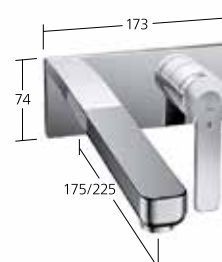

Kitchen

Lever mixer trim kit

- EcoProtect
- Fixed spout
- OptimalSpace

KWC-No.

11.662.033.000

chromeline, A 175

11.662.034.000

chromeline, A 225

Flow rate 5 l/min (3 bar)