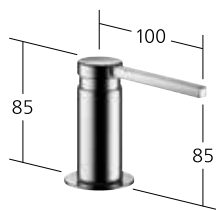

Soap dispenser KWC EVE

KWC-No.
Z.536.063.151
black chrom-plated

Soap dispenser KWC EVE

KWC-No.
Z.536.063.150
glacier white

Soap dispenser KWC SIN

KWC-No.
Z.536.332.000
chromeline

Soap dispenser KWC AVA ●●●

KWC-No.
Z.536.159.000
chromeline
Z.536.159.127
decor steel
Z.536.159.176
matt black