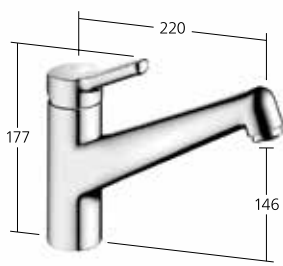

KWC WAMAS 2.0

Design and user-friendliness in perfect harmony

The KWC WAMAS 2.0 is slightly taller than its predecessor model. This guarantees easier hands-free operation in the kitchen. The design is unchanged in terms of functionality and operation. The spout and lever are slightly arched in shape. They allow for a smooth water flow, thus keeping the components clean for a long time and ensuring easy cleaning. This makes the tap extremely durable. The tap's long service life is also supported by the material. Both aesthetically and functionally, the KWC WAMAS 2.0 is always at the cutting edge.