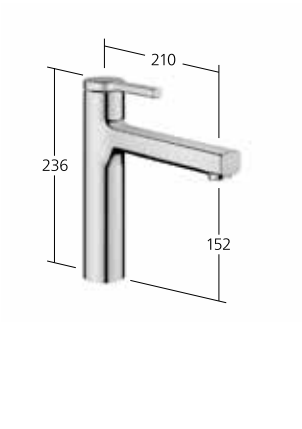

Kitchen ● ● ●
 Lever mixer
 – Swivel spout 150°

KWC-No.
10.461.022.000FL
 chromeline, A 210
10.461.022.176FL
 matt black, A 210
10.461.022.177FL
 brushed steel, A 210

Flow rate 11 l/min (3 bar)

Kitchen ● ● ●
 Lever mixer
 – Swivel spout 150°
 – SwivelStop
 – OptimalSpace