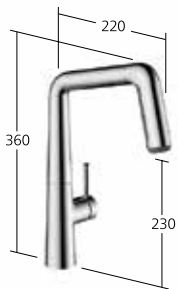

Kitchen

Lever mixer

- TouchProtect
- Pull-out spray
  - SprayClean
  - Neoperl® Perlator® laminar
  - PowerClean
- Hose guide, swivelling 150°, can be extended to 360°
- EasyLock
- OptimalSpace
- QuickInstallation

KWC-No.

10.481.002.000FL,

chromeline, A 220

10.481.002.176FL

matt black, A 220

10.481.002.127FL

decor steel, A 220