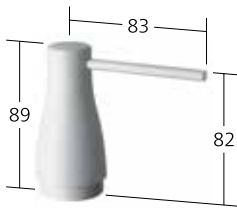

Soap dispenser KWC EVE

KWC-No.
Z.536.063.150
glacier white