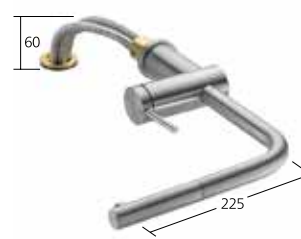

Kitchen

Lever mixer

- Etachable for installation below windows – detached 55 mm
- TouchProtect
- Pull-out spout
- Hose guide, swivelling 360°
- EasyLock
- OptimalSpace

KWC-No.

10.231.053.700FL

stainless steel, A 225

Flow rate 11 l/min (3 bar)