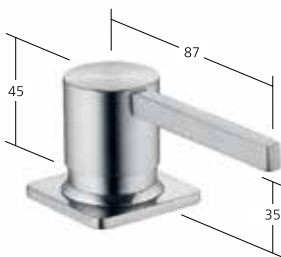

Soap dispenser

KWC-No.

Z.538.038.700
stainless steel