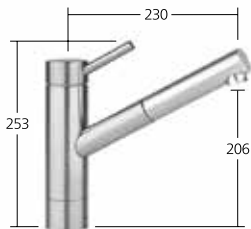

Kitchen

Lever mixer
– TouchProtect
– Pull-out spout
– Hose guide, swivelling 130°
– EasyLock
– OptimalSpace

KWC-No.

10.271.303.700FL
stainless steel, A 230

Flow rate 12 l/min (3 bar)