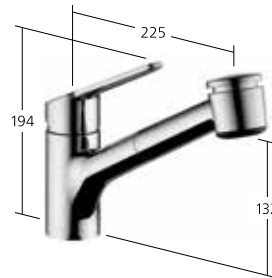

Kitchen

Lever mixer
– TouchProtect
– Pull-out spray
– SprayClean
– PowerClean
– TwistProtect
– Hose guide, swivelling 95°
– EasyLock

KWC-No.

10.371.033.000FL
chromeline, A 225

Flow rate
normal spray 9 l/min (3 bar)
Flow rate
needle spray 9 l/min (3 bar)