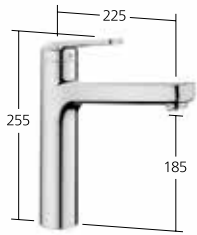

Kitchen

1. Lever mixer
   – Swivel spout 150°
   – OptimalSpace
   – QuickInstallation

KWC-No.

10.661.023.000FL
chromeline, A 225

Flow rate 12 l/min (3 bar)