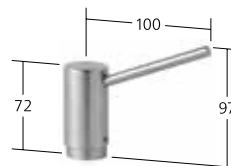

Soap dispenser KWC ZOE

KWC-No.
Z.536.586.106
matt black

Soap dispenser KWC ZOE

KWC-No.
Z.536.586.150
glacier white

Soap dispenser KWC INOX

KWC-No.
Z.536.062.700
stainless steel

Soap dispenser KWC EVE

KWC-No.
Z.536.063.000
chromeline
Z.536.063.700
stainless steel