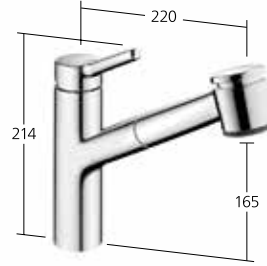

Kitchen

Lever mixer

- Pull-out spray
  - SprayClean
  - TouchProtect
- OptimalSpace
- QuickConnect
- Hose guide, swivelling 130°

KWC-No.

10.471.032.000FL

chromeline, A 220

Flow rate

normal spray 10 l/min (3 bar)

Flow rate

needle spray 10 l/min (3 bar)