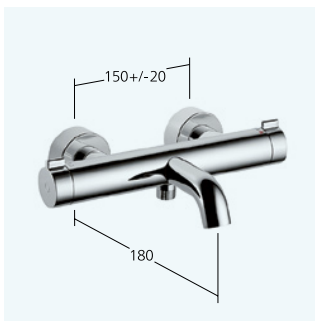

Tub

Thermostat style

- EcoProtect - water-saving device
- TouchProtect - anti-scald protection thanks to the "double skin" principle
- SkinProtect - Safety stop prevents scalding
- Turning handle to control flow and for diverter
- Intrinsicly safe against backflow
- Fixed spout
- Thermostatic precision control unit
- constant water temperature (even when mains pressure fluctuates)
- fast response
- Wall connections 1/2" x 3/4", without shut-off valve eccentric 10 mm

26.009.533.000

all chrome AD 150 +/- 20 mm, A 180 without spray head, hose, and holder