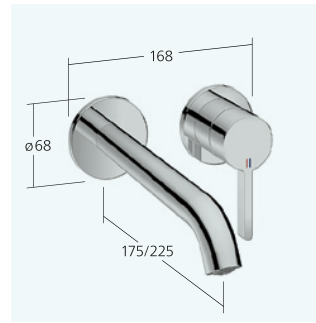

Basin

Trim kit lever mixer

- Fixed spout
- OptimalSpace - ample space for washing or working
- flow rate and temperature continuously variable
- temperature limitation
- To be ordered separately:
  - Unit for concealed installation 1/2" 39.001.401.931

11.422.063.000 all chrome A 175

11.422.064.000 all chrome A 225