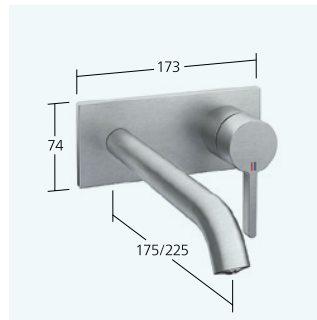

Basin

- Lever mixer
- EcoProtect - water-saving device
- Fixed spout
- OptimalSpace - ample space for washing or working
- flow rate and temperature continuously variable
- To be ordered separately:
  - Unit for concealed installation 1/2" 39.001.401.931

11.422.033.177 brushed steel A 175 Trim kit
11.422.034.177 brushed steel A 225 Trim kit