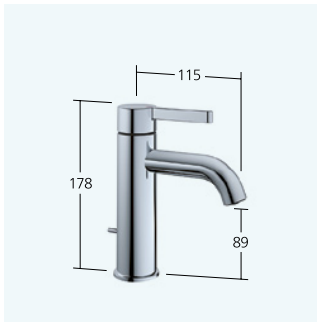

QuickInstallation

Hassle-free positioning and fastening of the threaded connection for quick and easy installation: the locking nut is screwed into place by hand to hold the faucet in position using QuickInstallation, before it is fixed in place via the two locking screws.