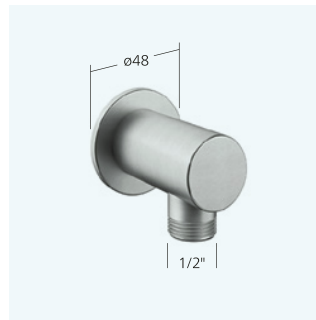

26.000.215.700 stainless steel Ø 300

**Hand shower KWC FIT-X slim**

- Made of stainless steel
- TouchProtect - anti-scald protection thanks to the "double skin" principle
- Cleaning-friendly faceplate
- fitjet
- Connecting thread 1/2"

26.000.103.700 stainless steel

**Shower hose**

- secure against twisting: rotatable (long) cone
- Made of plastic
- Connecting thread 1/2"

26.001.033.177 brushed steel

**Shower bracket**

- Non-adjustable
- Suitable for:
 - All hand showers

26.000.621.177 brushed steel

**Hose connection**

- Intrinsically safe against backflow
- Connecting thread 1/2"

26.000.610.177 brushed steel

**Sliding wall bar KWC FIT**

- KWC ball joint bracket, elevation adjustment lockable
- Tube diameter 18 mm