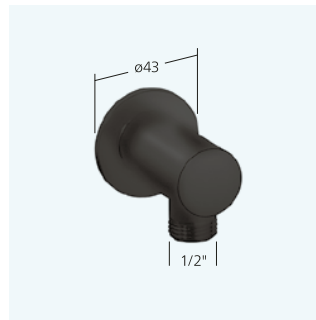

Hose connection

- Intrinsically safe against backflow
- Connecting thread 1/2"

26.000.610.176 matt black