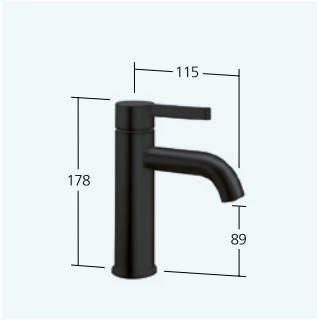

Basin

- Lever mixer
- EcoProtect - water-saving device
- Fixed spout
- flow rate and temperature continuously variable
- temperature limitation

12.421.641.176FL matt black A 115
with Push Open 2 in 1
12.421.051.176FL matt black A 115
without pop-up valve