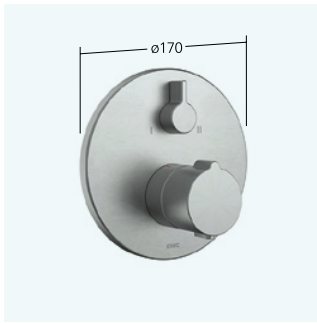

Tub

1. Trim kit with thermostatic function unit style
2. Outflow top and below
   - SkinProtect - Safety stop prevents scalding
   - Turning handle to control flow and for diverter
   - Intrinsicly safe against backflow
   - Scope of delivery:
     - Function unit, temperature lever, sleeve, cover plate, holder for escutcheon handle to control flow and for diverter
     - Fastening of the cover plate without screws
   - To be ordered separately:
     - Unit for concealed installation KWC BLUEBOX®
     - ½", without shut-off valve, 39.999.900.931
     - ¾", with shut-off valve, 39.999.930.931
     - ¾" (½"), with shut-off valve, 39.999.910.931

20.004.802.177 brushed steel

Trim kit

20.004.812.177 brushed steel

Trim kit, with DIN EN 1717 safety device