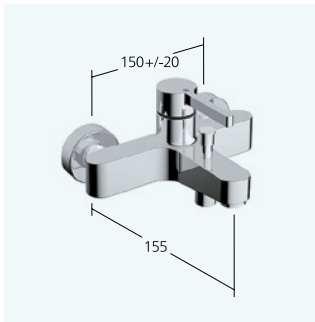

Tub

Lever mixer

- Diverter with automatic reset
- Intrinsicly safe against backflow
- Fixed spout
- flow rate and temperature continuously variable
- temperature limitation
- Wall connections 1/2" x 3/4", without shut-off valve eccentric 10 mm

20.422.333.000

all chrome AD 150 +/- 20 mm, A 155 without spray head, hose, and holder