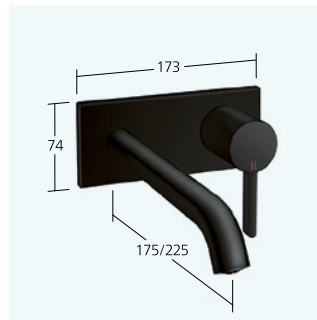

Basin

- Lever mixer
- EcoProtect - water-saving device
- Fixed spout
- OptimalSpace - ample space for washing or working
- flow rate and temperature continuously variable
- To be ordered separately:
  - Unit for concealed installation 1/2"
  - 39.001.401.931

11.422.033.176 matt black A 175
Trim kit
11.422.034.176 matt black A 225
Trim kit