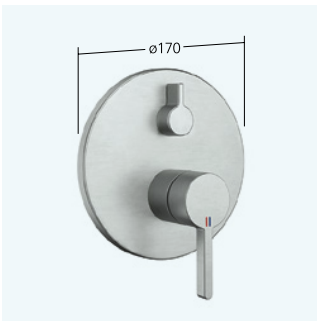

Tub

- Trim kit with function unit
- Outflow top and below
- Turning handle for diverter
- flow rate and temperature continuously variable
- Scope of delivery:
  - Function unit, lever, cap, sleeve, cover plate, diverter
  - Fastening of the cover plate without screws
- To be ordered separately:
  - Unit for concealed installation KWC BLUEBOX®
  - 1/2", without shut-off valve, 39.999.900.931
  - 3/4", with shut-off valve, 39.999.930.931
  - 3/4" (1/2"), with shut-off valve, 39.999.910.931

20.424.500.177 brushed steel Trim kit
20.424.510.177 brushed steel Trim kit, with DIN EN 1717 safety device