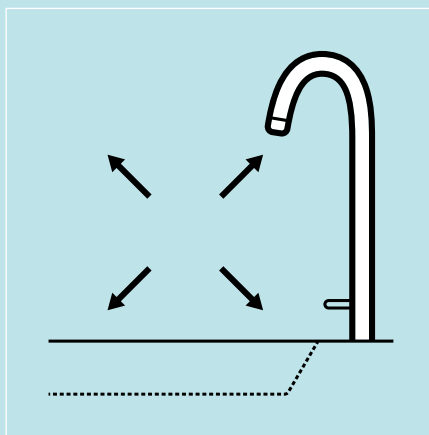

The basalt grey cap cleverly accentuates the weightlessness of the fitting, giving the lever a floating appearance.

The lift is discreetly mounted on the back of the fitting – exactly where you would expect to find it. And it is as effortless to use as it is intuitive to find.

The aerator is practical, splash-free, and reduces water and energy costs. It is discreetly integrated and can be replaced without specialized tools.

TREPLUS

The Innovative Platform

The new KWC BEVO shines bright, mostly with inner values: TREPLUS is the innovative new platform that forms the basis for the entire faucet. The KWC cartridge M 35 OP is the key component with its millionfold proven ceramic disc technology: as hard as diamond and resistant to calcium, ceramic discs permit light and easy use, and incomparable longevity.

Cartridge

The new KWC cartridge takes comfort to a new level: operation feels even more pleasant and natural. In addition, it permits an extremely precise and individual setting of water quantity and temperature. Even for the installer, the handling has never been so simple and comfortable.

OptimalSpace

Practical yet elegant ergonomic design: OptimalSpace features long, tall spouts that provide ample space for washing and working.

CoolFix

Intelligent and efficient resource usage: With CoolFix, when the lever is in the center – the most common position – the water runs cold. Only when the lever is turned to the left, the water runs warm.