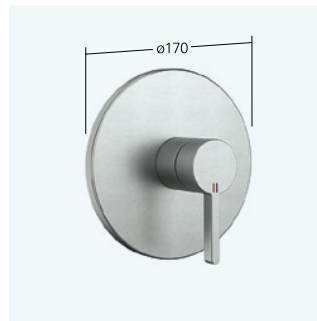

Shower

- Trim kit with function unit
- Outflow top or below
- flow rate and temperature continuously variable
- Scope of delivery:
  - Function unit, lever, cap, sleeve, cover plate
  - Fastening of the cover plate without screws
- To be ordered separately:
  - Unit for concealed installation KWC BLUEBOX®
  - 1/2", without shut-off valve, 39.999.900.931
  - 3/4", with shut-off valve, 39.999.930.931
  - 3/4" (1/2"), with shut-off valve, 39.999.910.931

21.424.500.177 brushed steel Trim kit