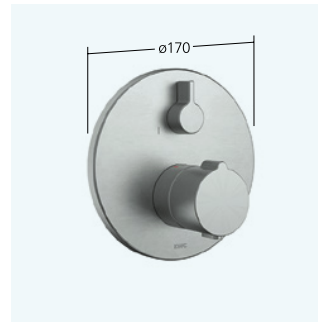

Shower

1. Trim kit with thermostatic function unit style
2. Outflow top or below
   - SkinProtect - Safety stop prevents scalding
   - Turning handle to control flow
   - Intrinsicly safe against backflow
   - Scope of delivery:
     - Function unit, temperature lever, sleeve, cover plate, holder for escutcheon handle to control flow
     - Fastening of the cover plate without screws
   - To be ordered separately:
     - Unit for concealed installation KWC BLUEBOX®
     - ½", without shut-off valve, 39.999.900.931
     - ¾", with shut-off valve, 39.999.930.931
     - ¾" (½"), with shut-off valve, 39.999.910.931

21.004.802.177 brushed steel

Trim kit