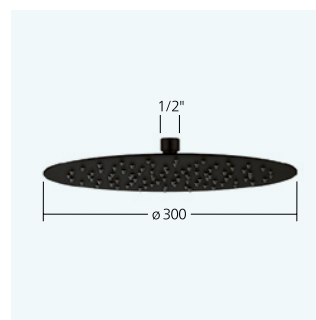

Shower head KWC PIATTO-X R

- Made of stainless steel
- With ball joint
- Cleaning-friendly faceplate
- spajet
- Connecting thread ½"
- To be ordered separately:
  - Bracket

26.000.215.176 matt black Ø 300