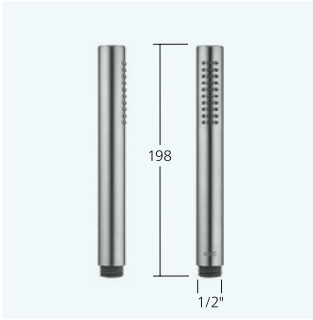

Hand shower KWC FIT-X slim

- Made of stainless steel
- TouchProtect - anti-scald protection thanks to the "double skin" principle
- Cleaning-friendly faceplate
- fitjet
- Connecting thread 1/2"

26.000.103.700 stainless steel