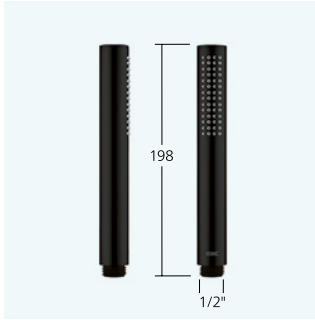

Hand shower KWC FIT-X slim

- Made of brass
- TouchProtect - anti-scald protection thanks to the "double skin" principle
- Cleaning-friendly faceplate
- fitjet
- Connecting thread 1/2"

26.000.103.176 matt black