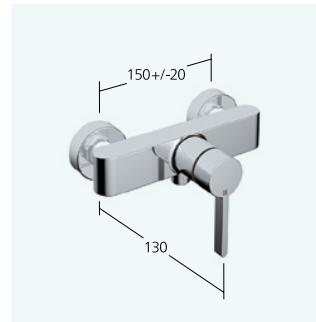

Shower

Lever mixer

- Intrinsicly safe against backflow
- flow rate and temperature continuously variable
- temperature limitation
- Wall connections 1/2" x 3/4", without shut-off valve eccentric 10 mm

21.422.330.000

all chrome AD 150 +/- 20 mm without hand shower and hose