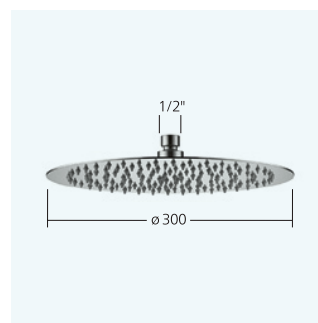

Shower head KWC PIATTO-X R

- Made of stainless steel
- With ball joint
- Cleaning-friendly faceplate
- spajet
- Connecting thread ½"
- To be ordered separately:
  - Bracket

26.000.215.700 stainless steel Ø 300