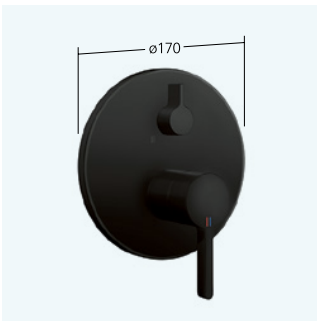

11.422.033.176 matt black A 175
Trim kit
11.422.034.176 matt black A 225
Trim kit

Tub

- Trim kit with function unit
- Outflow top and below
- Turning handle for diverter
- flow rate and temperature continuously variable
- Scope of delivery:
 - Function unit, lever, cap, sleeve, cover plate, diverter
 - Fastening of the cover plate without screws
- To be ordered separately:
 - Unit for concealed installation KWC BLUEBOX®
 - 1/2", without shut-off valve, 39.999.900.931
 - 3/4", with shut-off valve, 39.999.930.931
 - 3/4" (1/2"), with shut-off valve, 39.999.910.931