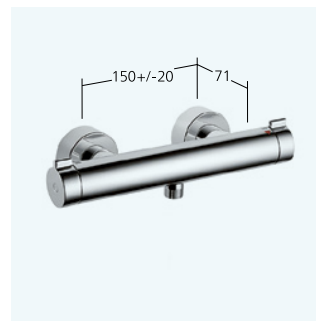

Shower

Thermostat style

- EcoProtect - water-saving device
- TouchProtect - anti-scald protection thanks to the "double skin" principle
- SkinProtect - Safety stop prevents scalding
- Turning handle to control flow
- Intrinsicly safe against backflow
- Thermostatic precision control unit
- constant water temperature (even when mains pressure fluctuates)
- fast response
- Wall connections 1/2" x 3/4", without shut-off valve eccentric 10 mm

26.009.130.000

all chrome AD 150 +/- 20 mm without hand shower and hose