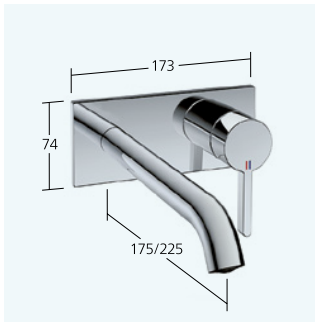

Basin

Trim kit lever mixer

- Fixed spout
- OptimalSpace - ample space for washing or working
- flow rate and temperature continuously variable
- temperature limitation
- To be ordered separately:
  - Unit for concealed installation 1/2" 39.001.401.931

11.422.033.000 all chrome A 175

11.422.034.000 all chrome A 225