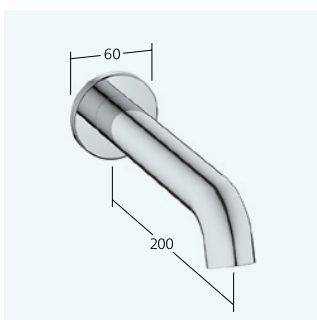

The basalt grey cap cleverly accentuates the weightlessness of the fitting, giving the lever a floating appearance.

The lift is discreetly mounted on the back of the fitting – exactly where you would expect to find it. And it is as effortless to use as it is intuitive to find.

20.004.802.000 all chrome

20.004.812.000 all chrome with DIN EN 1717 safety device

**Shower**

Trim kit with thermostatic function unit

- Outflow top or below
- SkinProtect - Safety stop prevents scalding
- Turning handle to control flow
- Intrinsically safe against backflow
- Scope of delivery:
 - Function unit, temperature lever, sleeve, cover plate, holder for escutcheon handle to control flow
 - Fastening of the cover plate without screws
- To be ordered separately:
 - Unit for concealed installation KWC BLUEBOX®
 - 1/2", without shut-off valve, 39.999.900.931
 - 3/4", with shut-off valve, 39.999.930.931
 - 3/4" (1/2"), with shut-off valve, 39.999.910.931

21.004.802.000 all chrome

**Bathtub spout**

- Fixed spout
- Connecting thread 1/2"

26.008.043.000 all chrome A 200

**Sliding wall bar KWC FIT**

- KWC ball joint bracket, elevation adjustment lockable
- Tube diameter 18 mm