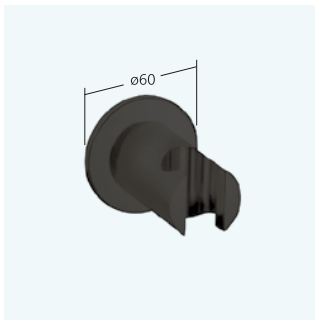

Shower bracket

- Non-adjustable
- Suitable for:
  - All hand showers

26.000.621.176 matt black