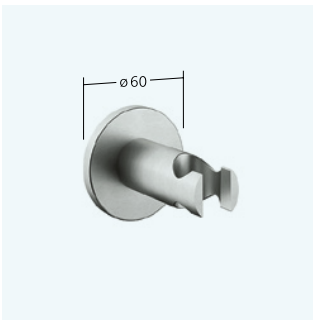

Z.538.321.177 brushed steel**Shower arm**

- with escutcheon
- suitable for all KWC shower heads (since 2019)
- Connecting thread ½"

26.000.800.177 brushed steel L 352**Shower head KWC PIATTO-X R**

- Made of stainless steel
- With ball joint
- Cleaning-friendly faceplate
- spajet
- Connecting thread ½"
- To be ordered separately:
 - Bracket

26.000.215.700 stainless steel Ø 300

**Hand shower KWC FIT-X slim**

- Made of stainless steel
- TouchProtect - anti-scald protection thanks to the "double skin" principle
- Cleaning-friendly faceplate
- fitjet
- Connecting thread 1/2"

26.000.103.700 stainless steel

**Shower hose**

- secure against twisting: rotatable (long) cone
- Made of plastic
- Connecting thread 1/2"

26.001.033.177 brushed steel

**Shower bracket**

- Non-adjustable
- Suitable for:
 - All hand showers

26.000.621.177 brushed steel

**Hose connection**

- Intrinsically safe against backflow
- Connecting thread 1/2"

26.000.610.177 brushed steel

**Sliding wall bar KWC FIT**

- KWC ball joint bracket, elevation adjustment lockable
- Tube diameter 18 mm