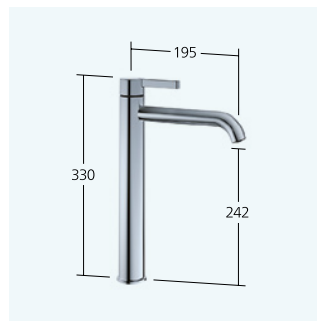

Basin
Lever mixer
– For top-mounted basins
– EcoProtect - water-saving device
– Fixed spout
– OptimalSpace - ample space for washing or working
– flow rate and temperature continuously variable
– temperature limitation

12.421.093.000FL all chrome A 195 without pop-up valve