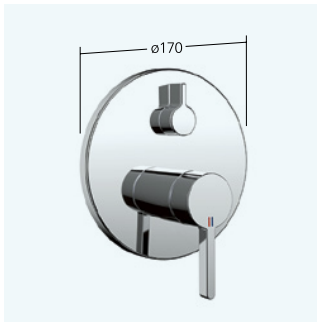

The basalt grey cap cleverly accentuates the weightlessness of the fitting, giving the lever a floating appearance.

The lift is discreetly mounted on the back of the fitting – exactly where you would expect to find it. And it is as effortless to use as it is intuitive to find.

26.009.533.000

all chrome AD 150 +/- 20 mm, A 180 without spray head, hose, and holder

**Shower**

Thermostat style

- EcoProtect - water-saving device
- TouchProtect - anti-scald protection thanks to the "double skin" principle
- SkinProtect - Safety stop prevents scalding
- Turning handle to control flow
- Intrinsicly safe against backflow
- Thermostatic precision control unit
- constant water temperature (even when mains pressure fluctuates)
- fast response
- Wall connections 1/2" x 3/4", without shut-off valve eccentric 10 mm

26.009.130.000

all chrome AD 150 +/- 20 mm without hand shower and hose

**Tub**

Trim kit with function unit

- Outflow top and below
- Turning handle for diverter
- flow rate and temperature continuously variable
- Scope of delivery:
 - Function unit, lever, cap, sleeve, cover plate, diverter
 - Fastening of the cover plate without screws
- To be ordered separately:
 - Unit for concealed installation KWC BLUEBOX®
 - 1/2", without shut-off valve, 39.999.900.931
 - 3/4", with shut-off valve, 39.999.930.931
 - 3/4" (1/2"), with shut-off valve, 39.999.910.931