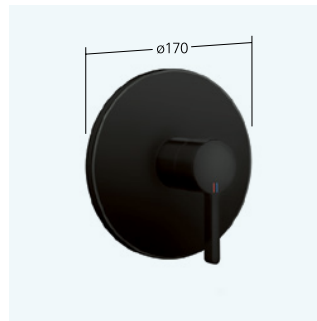

Shower

- Trim kit with function unit
- Outflow top or below
- flow rate and temperature continuously variable
- Scope of delivery:
  - Function unit, lever, cap, sleeve, cover plate
  - Fastening of the cover plate without screws
- To be ordered separately:
  - Unit for concealed installation KWC BLUEBOX®
  - 1/2", without shut-off valve, 39.999.900.931
  - 3/4", with shut-off valve, 39.999.930.931
  - 3/4" (1/2"), with shut-off valve, 39.999.910.931

21.424.500.176 matt black
Trim kit