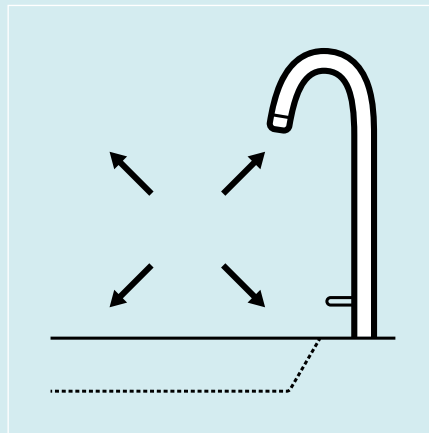

## BEAUTY WITHOUT FRILLS

You reach perfection when there's nothing else to leave out. KWC FIT – a faucet pared down to the essentials. Ingenious functionality, top-quality workmanship, refined details, a pleasant feel and an attractive price – not to mention the aesthetics that visually emphasize the art of simplicity.

### CoolFix

Intelligent and efficient resource usage: With CoolFix, when the lever is in the center – the most common position – the water runs cold. Only when the lever is turned to the left, the water runs warm.

### OptimalSpace

Practical yet elegant ergonomic design: OptimalSpace features long, tall spouts that provide ample space for washing and or working.

**Basin**

Lever mixer

- EcoProtect - water-saving device
- Fixed spout
  - Neoperl® Perlator®
- Flow rate and temperature continuously variable
- Temperature limitation