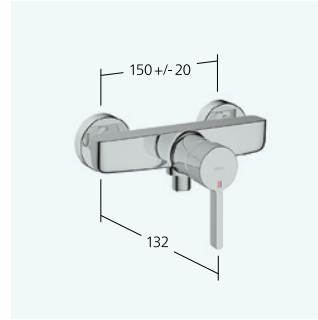

**13.541.041.000FL** all chrome A 130  
with pop-up valve

**Tub**

Lever mixer

- Diverter with automatic reset
- Intrinsically safe against backflow
- Fixed spout
  - Neoperl® Perlator®
- Flow rate and temperature continuously variable
- Wall connections 1/2" x 3/4", without shut-off valve eccentric 10 mm

**20.542.332.000**

all chrome AD 150 +/- 20 mm, A 145  
without hand shower, hose and bracket

**Shower**

Lever mixer

- Intrinsically safe against backflow
- Flow rate and temperature continuously variable
- Wall connections 1/2" x 3/4", without shut-off valve eccentric 10 mm

**21.542.330.000**

all chrome AD 150 +/- 20 mm  
without hand shower and hose

**Tub**

Trim kit with function unit

- Outflow top and below
- Turning handle for diverter
- Flow rate and temperature continuously variable
- Scope of delivery:
  - Function unit, lever, cap, sleeve, cover plate, holder for escutcheon, diverter
  - Fastening of the cover plate without screws
- To be ordered separately:
  - Unit for concealed installation KWC BLUEBOX®
  - 1/2", without shut-off valve, 39.999.900.931
  - 3/4" (1/2"), with shut-off valve, 39.999.910.931
  - 3/4", with shut-off valve, 39.999.930.931