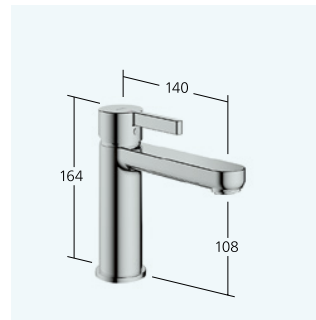

**12.548.041.000FL** all chrome A 100  
with pop-up valve

**12.548.051.000FL** all chrome A 100  
without pop-up valve

**Basin**

Lever mixer

- CoolFix - Cold water flow with a centered lever
- EcoProtect - water-saving device
- Fixed spout
  - Neoperl® Perlator®
- Flow rate and temperature continuously variable
- Temperature limitation

**12.548.031.000FL** all chrome A 100  
with pop-up valve

**Basin**

Lever mixer

- EcoProtect - water-saving device
- Fixed spout
  - Neoperl® Perlator®
- OptimalSpace - ample space for washing or working
- Flow rate and temperature continuously variable
- Temperature limitation

**12.548.042.000FL** all chrome A 140  
with pop-up valve

**12.548.052.000FL** all chrome A 140  
without pop-up valve

**Basin**

Lever mixer

- CoolFix - Cold water flow with a centered lever
- EcoProtect - water-saving device
- Fixed spout
  - Neoperl® Perlator®
- OptimalSpace - ample space for washing or working
- Flow rate and temperature continuously variable
- Temperature limitation