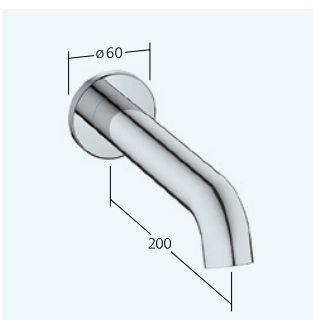

**20.542.332.000**

all chrome AD 150 +/- 20 mm, A 145  
without hand shower, hose and bracket

**Shower**

Lever mixer

- Intrinsically safe against backflow
- Flow rate and temperature continuously variable
- Wall connections 1/2" x 3/4", without shut-off valve eccentric 10 mm

**21.542.330.000**

all chrome AD 150 +/- 20 mm  
without hand shower and hose

**Tub**

Trim kit with function unit

- Outflow top and below
- Turning handle for diverter
- Flow rate and temperature continuously variable
- Scope of delivery:
  - Function unit, lever, cap, sleeve, cover plate, holder for escutcheon, diverter
  - Fastening of the cover plate without screws
- To be ordered separately:
  - Unit for concealed installation KWC BLUEBOX®
  - 1/2", without shut-off valve, 39.999.900.931
  - 3/4" (1/2"), with shut-off valve, 39.999.910.931
  - 3/4", with shut-off valve, 39.999.930.931

**20.544.502.000** all chrome

**20.544.512.000** all chrome  
with vacuum breaker

**Shower**

Trim kit with function unit

- Outflow top or below
- Flow rate and temperature continuously variable
- Scope of delivery:
  - Function unit, lever, cap, sleeve, cover plate, holder for escutcheon
  - Fastening of the cover plate without screws
- To be ordered separately:
  - Unit for concealed installation KWC BLUEBOX®
  - 1/2", without shut-off valve, 39.999.900.931
  - 3/4" (1/2"), with shut-off valve, 39.999.910.931
  - 3/4", with shut-off valve, 39.999.930.931

**21.544.502.000** all chrome**Bathtub spout design**

- Fixed spout
- Connecting thread 1/2"

**26.008.043.000** all chrome A 200