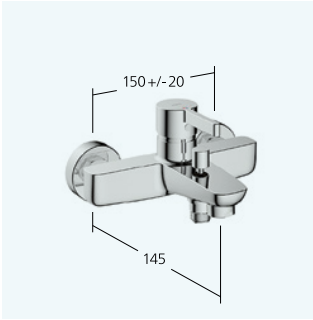

**12.548.042.000FL** all chrome A 140  
with pop-up valve

**12.548.052.000FL** all chrome A 140  
without pop-up valve

**Basin**

Lever mixer

- CoolFix - Cold water flow with a centered lever
- EcoProtect - water-saving device
- Fixed spout
  - Neoperl® Perlator®
- OptimalSpace - ample space for washing or working
- Flow rate and temperature continuously variable
- Temperature limitation

**12.548.032.000FL** all chrome A 140  
with pop-up valve

**12.548.072.000FL** all chrome A 140  
without pop-up valve

**Bidet**

Lever mixer

- Fixed spout
  - ball joint aerator Neoperl® Perlator®
- Flow rate and temperature continuously variable
- Temperature limitation

**13.541.041.000FL** all chrome A 130  
with pop-up valve

**Tub**

Lever mixer

- Diverter with automatic reset
- Intrinsically safe against backflow
- Fixed spout
  - Neoperl® Perlator®
- Flow rate and temperature continuously variable
- Wall connections 1/2" x 3/4", without shut-off valve eccentric 10 mm

**20.542.332.000**

all chrome AD 150 +/- 20 mm, A 145  
without hand shower, hose and bracket

**Shower**

Lever mixer

- Intrinsically safe against backflow
- Flow rate and temperature continuously variable
- Wall connections 1/2" x 3/4", without shut-off valve eccentric 10 mm