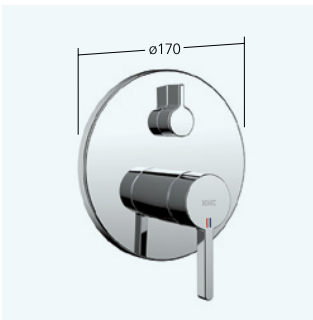

**13.541.041.000FL** all chrome A 130  
with pop-up valve

**Tub**

Lever mixer

- Diverter with automatic reset
- Intrinsically safe against backflow
- Fixed spout
  - Neoperl® Perlator®
- Flow rate and temperature continuously variable
- Wall connections 1/2" x 3/4", without shut-off valve eccentric 10 mm

**20.542.332.000**

all chrome AD 150 +/- 20 mm, A 145  
without hand shower, hose and bracket

**Shower**

Lever mixer

- Intrinsically safe against backflow
- Flow rate and temperature continuously variable
- Wall connections 1/2" x 3/4", without shut-off valve eccentric 10 mm

**21.542.330.000**

all chrome AD 150 +/- 20 mm  
without hand shower and hose

**Tub**

Trim kit with function unit

- Outflow top and below
- Turning handle for diverter
- Flow rate and temperature continuously variable
- Scope of delivery:
  - Function unit, lever, cap, sleeve, cover plate, holder for escutcheon, diverter
  - Fastening of the cover plate without screws
- To be ordered separately:
  - Unit for concealed installation KWC BLUEBOX®
  - 1/2", without shut-off valve, 39.999.900.931
  - 3/4" (1/2"), with shut-off valve, 39.999.910.931
  - 3/4", with shut-off valve, 39.999.930.931

**20.544.502.000** all chrome

**20.544.512.000** all chrome  
with vacuum breaker

**Shower**

Trim kit with function unit

- Outflow top or below
- Flow rate and temperature continuously variable
- Scope of delivery:
  - Function unit, lever, cap, sleeve, cover plate, holder for escutcheon
  - Fastening of the cover plate without screws
- To be ordered separately:
  - Unit for concealed installation KWC BLUEBOX®
  - 1/2", without shut-off valve, 39.999.900.931
  - 3/4" (1/2"), with shut-off valve, 39.999.910.931
  - 3/4", with shut-off valve, 39.999.930.931