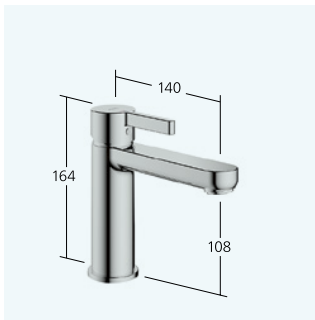

Basin

Lever mixer

- EcoProtect - water-saving device
- Fixed spout
  - Neoperl® Perlator®
- OptimalSpace - ample space for washing or working
- Flow rate and temperature continuously variable
- Temperature limitation

12.548.042.000FL all chrome A 140
with pop-up valve

12.548.052.000FL all chrome A 140
without pop-up valve