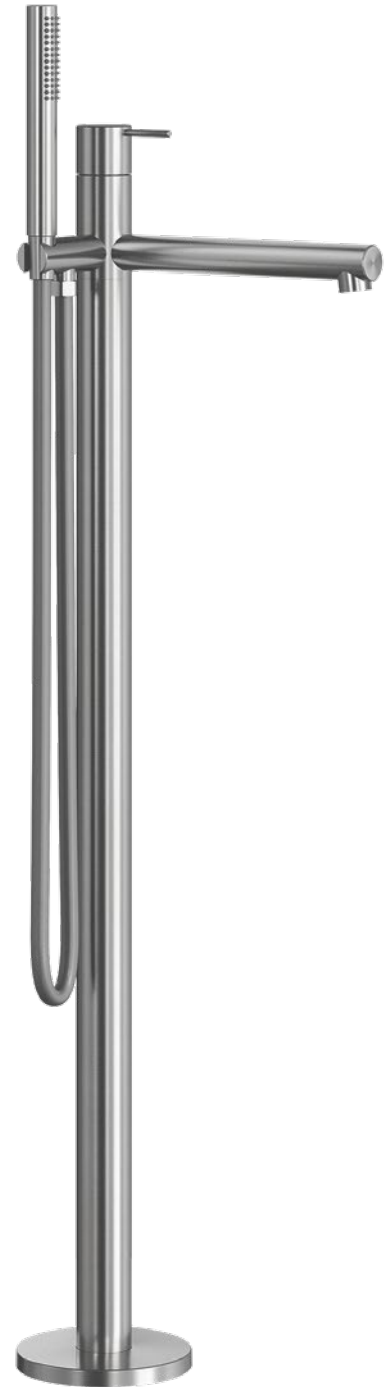

The C module provides the connection between the fitting and the app. It can be connected directly to the tap cable under the washbasin using a clip integrated into the module housing.

Washbasin lever mixer
fixed spout, A115

12.576.103.700FL, with battery
12.576.123.700FL, 230 V

*also available with Push Open 2in1. ** also available with drain fitting. ***also available with mixer tap

Shower lever mixer

21.572.480.000, chromeline
21.572.480.700, stainless steel

Bathtub lever mixer

20.572.480.000, chromeline
20.572.480.700, stainless steel

Bath spout A205,
square escutcheon

26.578.057.000, chromeline
26.578.054.700, stainless steel

Bath spout A205,
round escutcheon

26.578.054.000, chromeline
26.578.044.700, stainless steel

Bidet lever mixer
fixed spout, A115

13.578.041.000FL, chromeline
13.578.041.700FL, stainless steel

Colour variants

Bathtub
lever mixer A245

20.571.094.000, chromeline,
with spray head and hose
20.571.094.700, stainless steel,
with spray head and hose