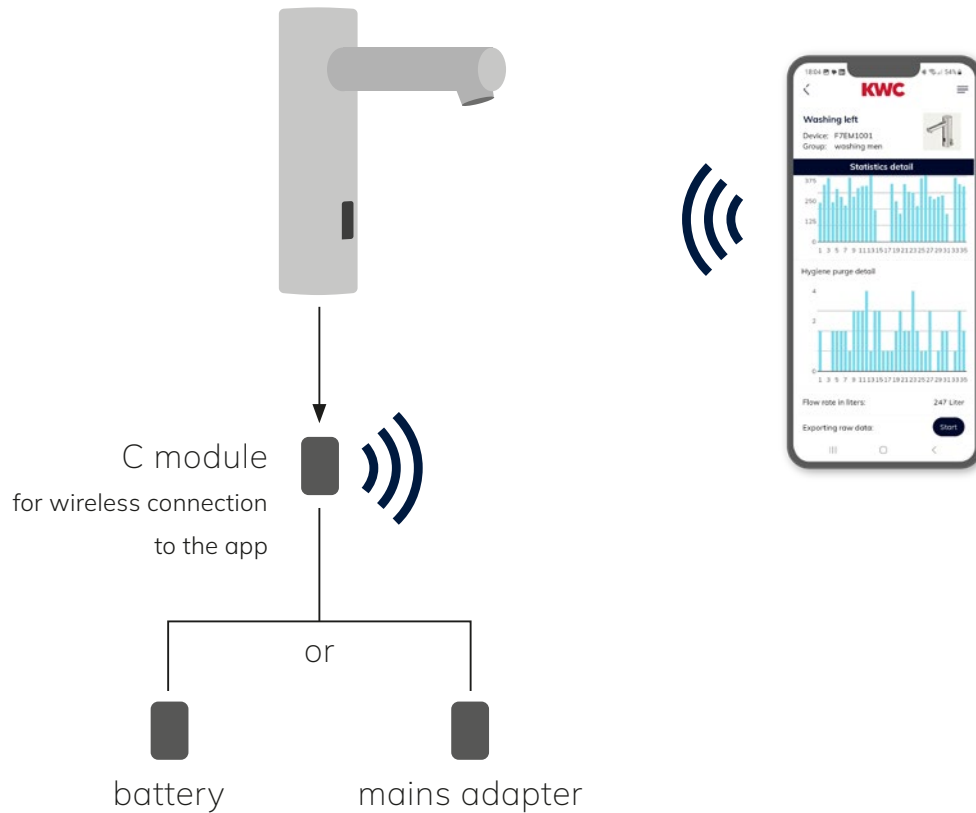

KWC ONO E

Highlights of the features

Intuitive and elegant

A switch button for the spout and handheld shower directly on the mixer ensures effortless operation. Functional and streamlined – stylish down to the last detail.

Natural and safe

The cascade spout acts like a small waterfall in the bath. It's easy to clean. The design and mounting help to prevent unintentional impact with your body.

KWC ONO E

Data for the future

High quality and sustainable

Innovative simplicity

Simple control via optoelectronic sensor. The solid stainless-steel housing in a minimalist design requires no joints, gaps or seals – ideal for maximum hygiene and easy cleaning.

Individual and digital

Digital control guarantees simple data flow. Tips on optimising the use of the tap make it easier to save water, facilitate servicing and increase the service life of the tap. A fitting that adapts perfectly to any setting.