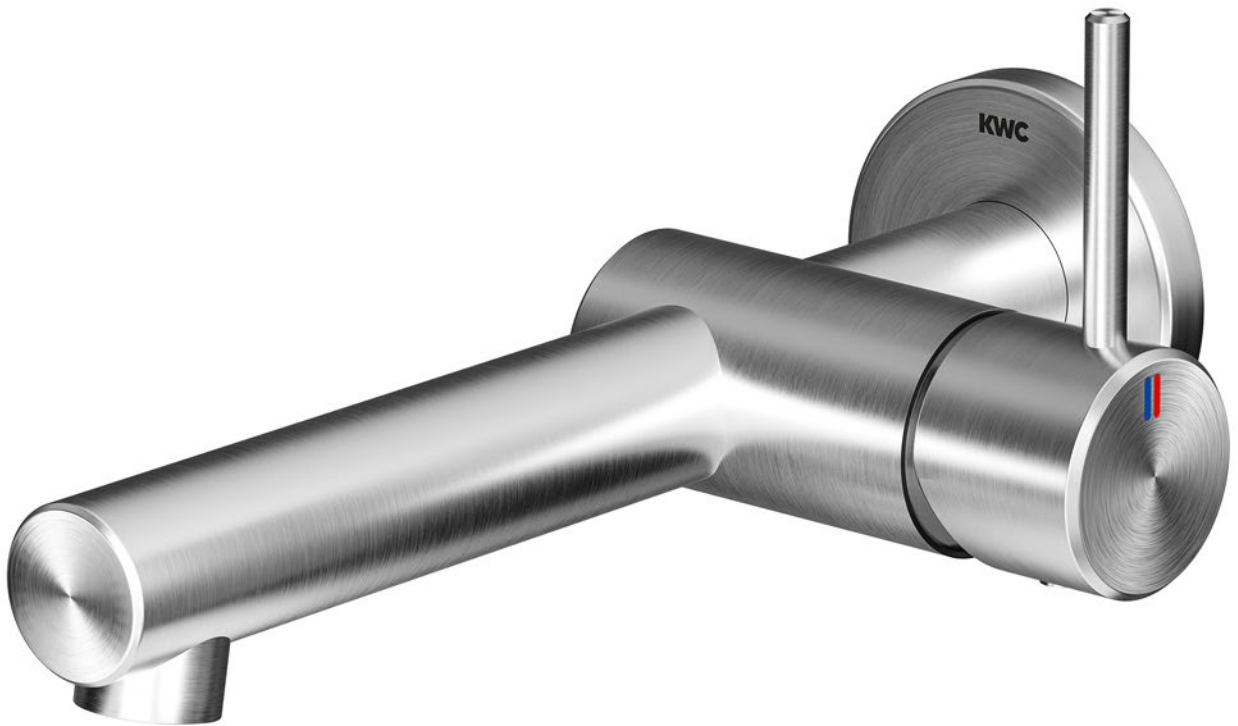

KWC ONO E

Functional purity

More hygiene

An aerator for greater hygiene. The aerator can be adjusted by 7° in all directions. Less splashing water means easier cleaning and better hygiene.