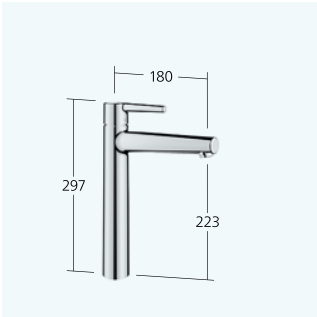

SERIES OVERVIEW

821124 7/2022

Basin
Lever mixer
12.558.641.000FL all chrome A 115 with Push Open
12.558.051.000FL all chrome A 115 without pop-up valve

Basin - CoolFix
Lever mixer
12.551.631.000FL all chrome A 115 with Push Open
12.551.071.000FL all chrome A 115 without pop-up valve

Basin
Lever mixer
12.558.642.000FL all chrome A 140 with Push Open
12.558.052.000FL all chrome A 140 without pop-up valve

Basin - CoolFix
Lever mixer
12.551.632.000FL all chrome A 140 with Push Open
12.551.072.000FL all chrome A 140 without pop-up valve

Tub
Lever mixer
20.552.332.000 all chrome AD 150 +/- 20 mm, A 170 without spray head, hose, and holder

Shower
Lever mixer
21.552.330.000 all chrome AD 150 +/- 20 mm without hand shower and hose

Tub
Trim kit with function unit
20.554.500.000 all chrome
20.554.510.000 all chrome with DIN EN 1717 safety device