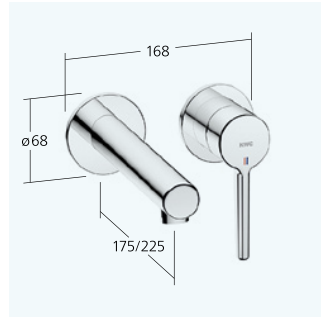

SERIES OVERVIEW

821124 7/2022

Basin
Lever mixer
12.558.641.000FL all chrome A 115 with Push Open
12.558.051.000FL all chrome A 115 without pop-up valve

Basin - CoolFix
Lever mixer
12.551.631.000FL all chrome A 115 with Push Open
12.551.071.000FL all chrome A 115 without pop-up valve

Basin
Lever mixer
12.558.642.000FL all chrome A 140 with Push Open
12.558.052.000FL all chrome A 140 without pop-up valve

Basin - CoolFix
Lever mixer
12.551.632.000FL all chrome A 140 with Push Open
12.551.072.000FL all chrome A 140 without pop-up valve

Basin
Lever mixer for top-mounted basins
12.558.093.000FL all chrome A 180 with Push Open

Basin
Trim kit lever mixer
11.552.063.000 all chrome A 175
11.552.064.000 all chrome A 225

Bidet
Lever mixer
13.551.041.000FL all chrome A 110 with pop-up valve

Tub
Lever mixer
20.552.332.000 all chrome AD 150 +/- 20 mm, A 170 without spray head, hose, and holder

Shower
Lever mixer
21.552.330.000 all chrome AD 150 +/- 20 mm without hand shower and hose

Tub
Trim kit with function unit
20.554.500.000 all chrome
20.554.510.000 all chrome with DIN EN 1717 safety device