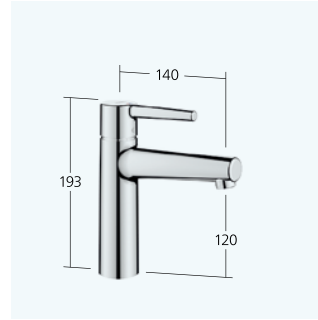

SERIES OVERVIEW

821124 7/2022

Basin
Lever mixer
12.558.641.000FL all chrome A 115 with Push Open
12.558.051.000FL all chrome A 115 without pop-up valve

Basin - CoolFix
Lever mixer
12.551.631.000FL all chrome A 115 with Push Open
12.551.071.000FL all chrome A 115 without pop-up valve

Basin
Lever mixer
12.558.642.000FL all chrome A 140 with Push Open
12.558.052.000FL all chrome A 140 without pop-up valve

Basin - CoolFix
Lever mixer
12.551.632.000FL all chrome A 140 with Push Open
12.551.072.000FL all chrome A 140 without pop-up valve