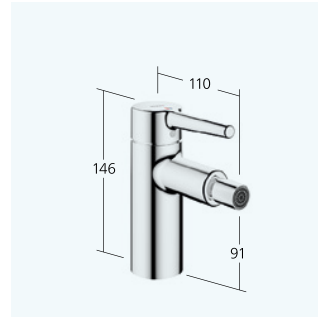

SERIES OVERVIEW

821124 7/2022

Basin
Lever mixer
12.558.641.000FL all chrome A 115 with Push Open
12.558.051.000FL all chrome A 115 without pop-up valve

Basin - CoolFix
Lever mixer
12.551.631.000FL all chrome A 115 with Push Open
12.551.071.000FL all chrome A 115 without pop-up valve

Basin
Lever mixer
12.558.642.000FL all chrome A 140 with Push Open
12.558.052.000FL all chrome A 140 without pop-up valve

Basin - CoolFix
Lever mixer
12.551.632.000FL all chrome A 140 with Push Open
12.551.072.000FL all chrome A 140 without pop-up valve

Basin
Lever mixer for top-mounted basins
12.558.093.000FL all chrome A 180 with Push Open

Basin
Trim kit lever mixer
11.552.063.000 all chrome A 175
11.552.064.000 all chrome A 225

Bidet
Lever mixer
13.551.041.000FL all chrome A 110 with pop-up valve

Tub
Lever mixer
20.552.332.000 all chrome AD 150 +/- 20 mm, A 170 without spray head, hose, and holder

Shower
Lever mixer
21.552.330.000 all chrome AD 150 +/- 20 mm without hand shower and hose

Tub
Trim kit with function unit
20.554.500.000 all chrome
20.554.510.000 all chrome with DIN EN 1717 safety device