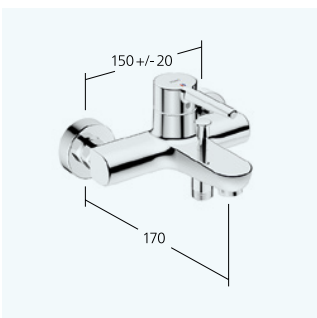

SERIES OVERVIEW

821124 7/2022

Basin
Lever mixer
12.558.641.000FL all chrome A 115 with Push Open
12.558.051.000FL all chrome A 115 without pop-up valve

Basin - CoolFix
Lever mixer
12.551.631.000FL all chrome A 115 with Push Open
12.551.071.000FL all chrome A 115 without pop-up valve

Basin
Lever mixer
12.558.642.000FL all chrome A 140 with Push Open
12.558.052.000FL all chrome A 140 without pop-up valve

Basin - CoolFix
Lever mixer
12.551.632.000FL all chrome A 140 with Push Open
12.551.072.000FL all chrome A 140 without pop-up valve

Basin
Lever mixer for top-mounted basins
12.558.093.000FL all chrome A 180 with Push Open

Basin
Trim kit lever mixer
11.552.063.000 all chrome A 175
11.552.064.000 all chrome A 225

Bidet
Lever mixer
13.551.041.000FL all chrome A 110 with pop-up valve

Tub
Lever mixer
20.552.332.000 all chrome AD 150 +/- 20 mm, A 170 without spray head, hose, and holder

Shower
Lever mixer
21.552.330.000 all chrome AD 150 +/- 20 mm without hand shower and hose

Tub
Trim kit with function unit
20.554.500.000 all chrome
20.554.510.000 all chrome with DIN EN 1717 safety device