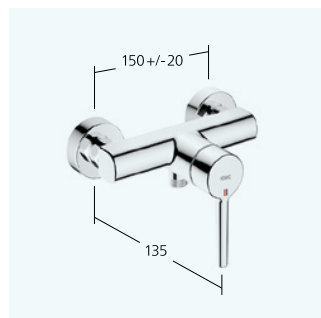

SERIES OVERVIEW

821124 7/2022

Basin
Lever mixer
12.558.641.000FL all chrome A 115 with Push Open
12.558.051.000FL all chrome A 115 without pop-up valve

Basin - CoolFix
Lever mixer
12.551.631.000FL all chrome A 115 with Push Open
12.551.071.000FL all chrome A 115 without pop-up valve

Basin
Lever mixer
12.558.642.000FL all chrome A 140 with Push Open
12.558.052.000FL all chrome A 140 without pop-up valve

Basin - CoolFix
Lever mixer
12.551.632.000FL all chrome A 140 with Push Open
12.551.072.000FL all chrome A 140 without pop-up valve

Basin
Lever mixer for top-mounted basins
12.558.093.000FL all chrome A 180 with Push Open

Basin
Trim kit lever mixer
11.552.063.000 all chrome A 175
11.552.064.000 all chrome A 225

Bidet
Lever mixer
13.551.041.000FL all chrome A 110 with pop-up valve

Tub
Lever mixer
20.552.332.000 all chrome AD 150 +/- 20 mm, A 170 without spray head, hose, and holder

Shower
Lever mixer
21.552.330.000 all chrome AD 150 +/- 20 mm without hand shower and hose

Tub
Trim kit with function unit
20.554.500.000 all chrome
20.554.510.000 all chrome with DIN EN 1717 safety device