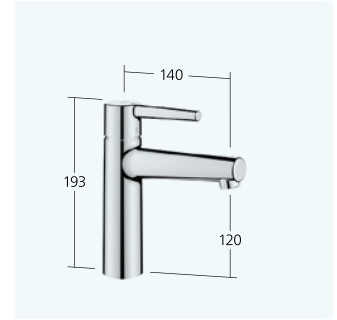

SERIES OVERVIEW

821124 7/2022

Basin
Lever mixer
12.558.641.000FL all chrome A 115 with Push Open
12.558.051.000FL all chrome A 115 without pop-up valve

Basin - CoolFix
Lever mixer
12.551.631.000FL all chrome A 115 with Push Open
12.551.071.000FL all chrome A 115 without pop-up valve

Basin
Lever mixer
12.558.642.000FL all chrome A 140 with Push Open
12.558.052.000FL all chrome A 140 without pop-up valve

Basin - CoolFix
Lever mixer
12.551.632.000FL all chrome A 140 with Push Open
12.551.072.000FL all chrome A 140 without pop-up valve