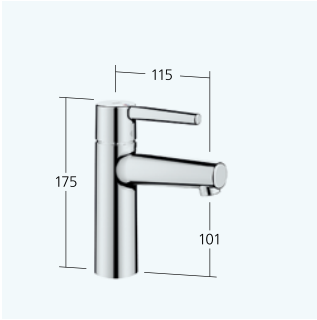

KWC

KWC
MANA

IT'S ARRIVED

Sometimes it only takes one glance, sometimes a second. Then, after having noticed that in addition to its exceptionally elegant, vibrant and natural design, its functionality, quality and cost also meet expectations. Then, there simply isn't a reason for not choosing it. The shape transitions are subtle, the lever seamless, the body devoid of an escutcheon – it all makes the KWC MANA not only beautiful, but also easy to clean. And you'll also be saving precious resources in the bathroom: it's extremely sparing in its use of water. – Yes, it's arrived.

SERIES OVERVIEW

821124 7/2022

Basin
Lever mixer
12.558.641.000FL all chrome A 115 with Push Open
12.558.051.000FL all chrome A 115 without pop-up valve

Basin - CoolFix
Lever mixer
12.551.631.000FL all chrome A 115 with Push Open
12.551.071.000FL all chrome A 115 without pop-up valve

Basin
Lever mixer
12.558.642.000FL all chrome A 140 with Push Open
12.558.052.000FL all chrome A 140 without pop-up valve

Basin - CoolFix
Lever mixer
12.551.632.000FL all chrome A 140 with Push Open
12.551.072.000FL all chrome A 140 without pop-up valve

Tub
Lever mixer
20.552.332.000 all chrome AD 150 +/- 20 mm, A 170 without spray head, hose, and holder

Shower
Lever mixer
21.552.330.000 all chrome AD 150 +/- 20 mm without hand shower and hose

Tub
Trim kit with function unit
20.554.500.000 all chrome
20.554.510.000 all chrome with DIN EN 1717 safety device