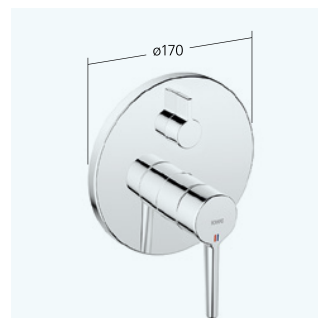

SERIES OVERVIEW

821124 7/2022

Basin
Lever mixer
12.558.641.000FL all chrome A 115 with Push Open
12.558.051.000FL all chrome A 115 without pop-up valve

Basin - CoolFix
Lever mixer
12.551.631.000FL all chrome A 115 with Push Open
12.551.071.000FL all chrome A 115 without pop-up valve

Basin
Lever mixer
12.558.642.000FL all chrome A 140 with Push Open
12.558.052.000FL all chrome A 140 without pop-up valve

Basin - CoolFix
Lever mixer
12.551.632.000FL all chrome A 140 with Push Open
12.551.072.000FL all chrome A 140 without pop-up valve

Basin
Lever mixer for top-mounted basins
12.558.093.000FL all chrome A 180 with Push Open

Basin
Trim kit lever mixer
11.552.063.000 all chrome A 175
11.552.064.000 all chrome A 225

Bidet
Lever mixer
13.551.041.000FL all chrome A 110 with pop-up valve

Tub
Lever mixer
20.552.332.000 all chrome AD 150 +/- 20 mm, A 170 without spray head, hose, and holder

Shower
Lever mixer
21.552.330.000 all chrome AD 150 +/- 20 mm without hand shower and hose

Tub
Trim kit with function unit
20.554.500.000 all chrome
20.554.510.000 all chrome with DIN EN 1717 safety device