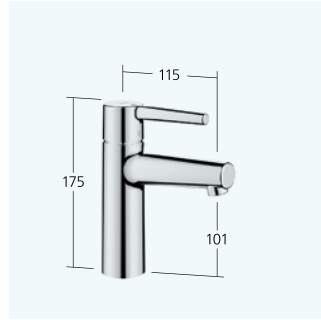

KWC

KWC
MANA

IT'S ARRIVED

Sometimes it only takes one glance, sometimes a second. Then, after having noticed that in addition to its exceptionally elegant, vibrant and natural design, its functionality, quality and cost also meet expectations. Then, there simply isn't a reason for not choosing it. The shape transitions are subtle, the lever seamless, the body devoid of an escutcheon – it all makes the KWC MANA not only beautiful, but also easy to clean. And you'll also be saving precious resources in the bathroom: it's extremely sparing in its use of water. – Yes, it's arrived.

SERIES OVERVIEW

821124 7/2022

Basin
Lever mixer
12.558.641.000FL all chrome A 115 with Push Open
12.558.051.000FL all chrome A 115 without pop-up valve

Basin - CoolFix
Lever mixer
12.551.631.000FL all chrome A 115 with Push Open
12.551.071.000FL all chrome A 115 without pop-up valve

Basin
Lever mixer
12.558.642.000FL all chrome A 140 with Push Open
12.558.052.000FL all chrome A 140 without pop-up valve

Basin - CoolFix
Lever mixer
12.551.632.000FL all chrome A 140 with Push Open
12.551.072.000FL all chrome A 140 without pop-up valve

Tub
Lever mixer
20.552.332.000 all chrome AD 150 +/- 20 mm, A 170 without spray head, hose, and holder

Shower
Lever mixer
21.552.330.000 all chrome AD 150 +/- 20 mm without hand shower and hose

Tub
Trim kit with function unit
20.554.500.000 all chrome
20.554.510.000 all chrome with DIN EN 1717 safety device