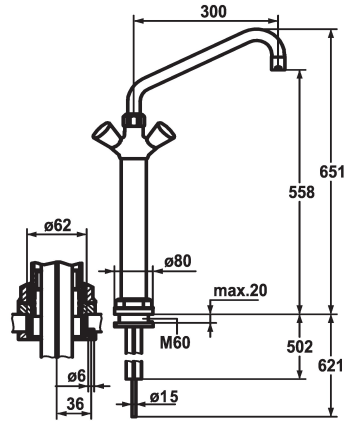

KWC GASTRO

Two-handle mixer - Commercial kitchen

Modell-Linie: GASTRO | K.24.41.32.000C07

Taps | Manual taps

KWC-No.

100931
chromeline, A 300, Kupferrohranschlüsse

100933
chromeline, A 450

- * Two-handle mixer
- * Pillar 300 mm
- * KWC CORONA metal handles, removable
- * Automatic outlet draining
- * Preassembled socket
- * Swivel spout 360°
- with adjustable gland

Projection_A

A 300

A 450

- Jet regulator
- * OptimalSpace - ample space for washing or working
- * Flat valves M20 x 1.25
- stainless steel valve seat
- * Copper tubes $\varnothing 15$ mm
- * Mounting hole size $\varnothing 62$ mm

Technical Data

| |
|------------------------|
| Flow rate |
| Connection |
| Spout |
| Color code |
| Installation_type |
| Faucet_typ |
| Dimension Height |
| G_Acoustic group |
| Projection_A |
| Dimension Water outlet |
| material |

| |
|---------------------|
| 60 l/min (3bar) |
| Copper tubes |
| swivel |
| chrome |
| Pillar installation |
| Two-handle mixer |
| 651 |
| U |
| A 300 |
| 558 |
| Brass |