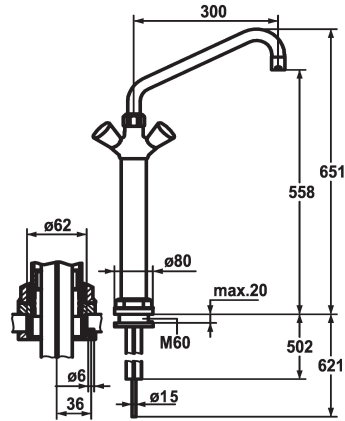

KWC GASTRO

Two-handle mixer - Commercial kitchen

Modell-Linie: GASTRO | K.24.41.32.000C07

Taps | Manual taps

KWC-No.

100931
chromeline, A 300, Kupferrohranschlüsse

100933
chromeline, A 450

- * Two-handle mixer
- * Pillar 300 mm
- * KWC CORONA metal handles, removable
- * Automatic outlet draining
- * Preassembled socket
- * Swivel spout 360°
- with adjustable gland

Projection A

A 300

A 450

- Jet regulator
- * OptimalSpace - ample space for washing or working
- * Flat valves M20 x 1.25
- stainless steel valve seat
- * Copper tubes $\varnothing 15$ mm
- * Mounting hole size $\varnothing 62$ mm

Technical Data

Flow rate	60 l/min (3bar)
Connection	Copper tubes
Spout	swivel
Color code	chromeline
Installation type	Pillar installation
Faucet_typ	Two-handle mixer
Measure Height	651
Acoustic group	U
Projection A	A 300
Dimension Water outlet	558
material	Brass

Flow rate	60 l/min (3bar)
Connection	Copper tubes
Spout	swivel
Color code	chromeline
Installation type	Pillar installation
Faucet_typ	Two-handle mixer
Measure Height	651
Acoustic group	U
Projection A	A 300
Dimension Water outlet	558
material	Brass