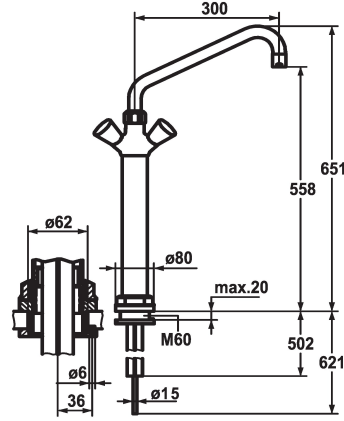

KWC GASTRO

Two-handle mixer - Commercial kitchen

Modell-Linie: GASTRO | K.24.41.32.000C07

Kranar | Hydraulické armatury

KWC-No.

100931
chromeline, A 300, Kupferrohranschlüsse

100933
chromeline, A 450

- * Two-handle mixer
- * Pillar 300 mm
- * KWC CORONA metal handles, removable
- * Automatic outlet draining
- * Preassembled socket
- * Swivel spout 360°
- with adjustable gland

Projection_A

A300

A450

- Jet regulator
- * OptimalSpace - ample space for washing or working
- * Flat valves M20 x 1.25
- stainless steel valve seat
- * Copper tubes ø15 mm
- * Mounting hole size ø62 mm

Technical Data

A_Spout_Spray
Connection
ATT-KWC-AUSLAUF
ATT-KWC-FARBCODE
Installation_type
Faucet_typ
Measure_Height
G_Acoustic group
Projection_A
ATT-KWC-MASS-WASSERAUSTRITT
Material

60 l/min (3bar)
Kupferrohranschlüsse
schwenkbar
chromeline
Standmontage
Zweigriffmischer
651
U
A300
558
Mässing