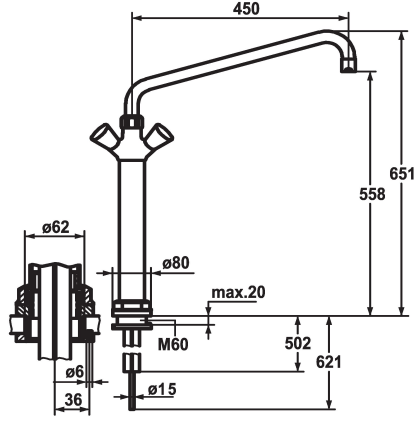

KWC GASTRO

Two-handle mixer - Commercial kitchen

Modell-Linie: GASTRO | K.24.41.34.000C07

Taps | Manual taps

KWC-No.

100931

chromeline, A 300, Kupferrohranschlüsse

100933

chromeline, A 450

- * Two-handle mixer
- * Pillar 300 mm
- * KWC CORONA metal handles, removable
- * Automatic outlet draining
- * Preassembled socket
- * Swivel spout 360°
- with adjustable gland

Projection_A

A 300

A 450

- Jet regulator
- * OptimalSpace - ample space for washing or working
- * Flat valves M20 x 1.25
- stainless steel valve seat
- * Copper tubes ø15 mm
- * Mounting hole size ø62 mm

Technical Data

Flow rate
Connection
Spout
Color code
Installation_type
Faucet_typ
Dimension Height
G_Acoustic group
Projection_A
Dimension Water outlet
material

60 l/min (3bar)
Copper tubes
swivel
chrome
Pillar installation
Two-handle mixer
651
U
A 450
558
Brass