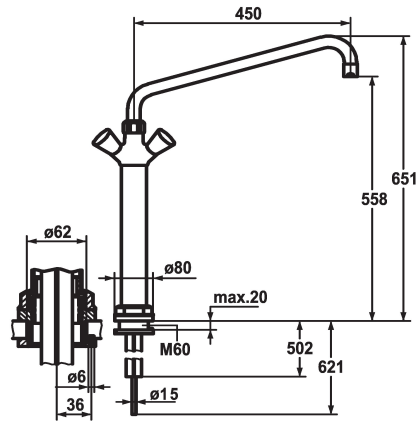

KWC GASTRO

Two-handle mixer - Commercial kitchen

Modell-Linie: GASTRO | K.24.41.34.000C07

Hanat | Käsi käyttöiset hanat

KWC-No.

100931
chromeline, A 300, Kupferrohranschlüsse

100933
chromeline, A 450

- * Two-handle mixer
- * Pillar 300 mm
- * KWC CORONA metal handles, removable
- * Automatic outlet draining
- * Preassembled socket
- * Swivel spout 360°
- with adjustable gland

Projection_A

A300

A450

- Jet regulator
- * OptimalSpace - ample space for washing or working
- * Flat valves M20 x 1.25
- stainless steel valve seat
- * Copper tubes ø15 mm
- * Mounting hole size ø62 mm

Tekniset tiedot

A_Spout_Spray
Connection
Spout
ATT-KWC-FARBCODE
Installation_type
Faucet_typ
Measure_Height
G_Acoustic group
Projection_A
ATT-KWC-MASS-WASSERAUSTRITT
Materiaali
lviCode

60 l/min (3bar)
Kupferrohranschlüsse
schwenkbar
chromeline
Standmontage
Zweigriffmischer
651
U
A450
558
Messinki
0