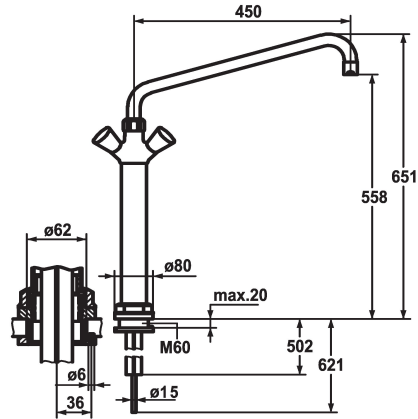

KWC GASTRO

Two-handle mixer - Commercial kitchen

Modell-Linie: GASTRO | K.24.41.34.000C07

Kranar | Hydraulické armatúry

KWC-No.

100931
chromeline, A 300, Kupferrohranschlüsse

100933
chromeline, A 450

- * Two-handle mixer
- * Pillar 300 mm
- * KWC CORONA metal handles, removable
- * Automatic outlet draining
- * Preassembled socket
- * Swivel spout 360°
- with adjustable gland

Projection_A

A300

A450

- Jet regulator
- * OptimalSpace - ample space for washing or working
- * Flat valves M20 x 1.25
- stainless steel valve seat
- * Copper tubes ø15 mm
- * Mounting hole size ø62 mm

Technical Data

A_Spout_Spray
Connection
ATT-KWC-AUSLAUF
ATT-KWC-FARBCODE
Installation_type
Faucet_typ
Measure_Height
G_Acoustic group
Projection_A
ATT-KWC-MASS-WASSERAUSTRITT
Material

60 l/min (3bar)
Kupferrohranschlüsse
schwenkbar
chromeline
Standmontage
Zweigriffmischer
651
U
A450
558
Mässing