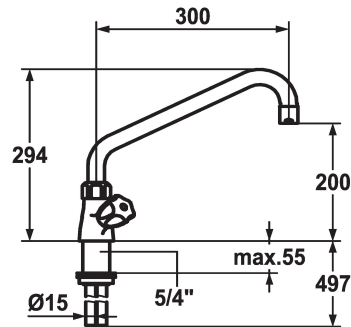

KWC GASTRO

Two-handle mixer - Commercial kitchen

Modell-Linie: GASTRO | K.24.41.04.000C07

Umyvadlové armatury | Hydraulické armatury

KWC-No.

100945
chromeline, A 300, Kupferrohranschlüsse

100947
chromeline, A 450

- * Two-handle mixer
- * KWC CORONA metal handles, removable
- * Swivel spout 360°
- with adjustable gland
- Jet regulator
- * OptimalSpace - ample space for washing or working

Projection_A

A300

A450

- * Flat valves M20 x 1.25
- stainless steel valve seat
- * Copper tubes ø15 mm
- * Fastening by means of threaded sleeve 1 ¼"
- * Mounting hole size ø42 mm

Technické údaje

A_Spout_Spray

Connection

ATT-KWC-AUSLAUF

ATT-KWC-FARBCODE

Installation_type

Faucet_typ

Measure_Height

G_Acoustic group

Projection_A

ATT-KWC-MASS-WASSERAUSTRITT

Materiál

65 l/min (3bar)

Kupferrohranschlüsse

schwenkbar

chromeline