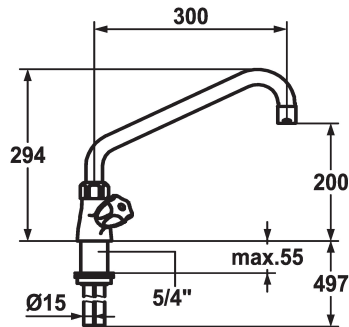

## KWC GASTRO

Two-handle mixer - Commercial kitchen

Modell-Linie: GASTRO | K.24.41.04.000C07

Taps | Manual taps

### KWC-No.

**100945**  
chromeline, A 300, Kupferrohranschlüsse

**100947**  
chromeline, A 450

- \* Two-handle mixer
- \* KWC CORONA metal handles, removable
- \* Swivel spout 360°
- with adjustable gland
- Jet regulator
- \* OptimalSpace - ample space for washing or working

### Projection A

A 300

A 450

- \* Flat valves M20 x 1.25
- stainless steel valve seat
- \* Copper tubes ø15 mm
- \* Fastening by means of threaded sleeve 1 1/4"
- \* Mounting hole size ø42 mm

### Technical Data

Flow rate
Connection
Spout
Color code
Installation type
Faucet_typ
Measure Height
Acoustic group
Projection A
Dimension Water outlet
material

65 l/min (3bar)
Copper tubes
swivel
chromeline
Pillar installation
Two-handle mixer
294
II
A 300
200
Brass