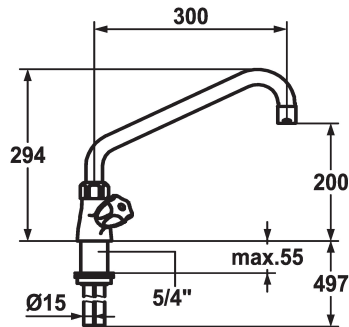

## KWC GASTRO

Two-handle mixer - Commercial kitchen

Modell-Linie: GASTRO | K.24.41.04.000C07

Armatura umywalkowa | Armatura jednouchwytowa

### KWC-No.

**100945**  
chromeline, A 300, Kupferrohranschlüsse

**100947**  
chromeline, A 450

- \* Two-handle mixer
- \* KWC CORONA metal handles, removable
- \* Swivel spout 360°
- with adjustable gland
- Jet regulator
- \* OptimalSpace - ample space for washing or working

### Projection\_A

A300

A450

- \* Flat valves M20 x 1.25
- stainless steel valve seat
- \* Copper tubes ø15 mm
- \* Fastening by means of threaded sleeve 1 ¼"
- \* Mounting hole size ø42 mm

G\_Acoustic group

Projection\_A

ATT-KWC-MASS-WASSERAUSTRITT

Material

65 l/min (3bar)

Kupferrohranschlüsse

schwenkbar

chromeline