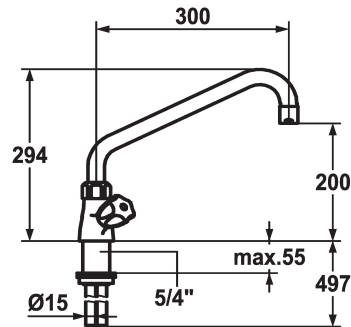

## KWC GASTRO

Two-handle mixer - Commercial kitchen

Modell-Linie: GASTRO | K.24.41.04.000C07

Kranar | Hydraulické armatury

### KWC-No.

**100945**  
chromeline, A 300, Kupferrohranschlüsse

**100947**  
chromeline, A 450

- \* Two-handle mixer
- \* KWC CORONA metal handles, removable
- \* Swivel spout 360°
- with adjustable gland
- Jet regulator
- \* OptimalSpace - ample space for washing or working

### Projection\_A

A300

A450

- \* Flat valves M20 x 1.25
- stainless steel valve seat
- \* Copper tubes ø15 mm
- \* Fastening by means of threaded sleeve 1 1/4"
- \* Mounting hole size ø42 mm

G\_Acoustic group

Projection\_A

ATT-KWC-MASS-WASSERAUSTRITT

Material

65 l/min (3bar)

Kupferrohranschlüsse

schwenkbar

chromeline