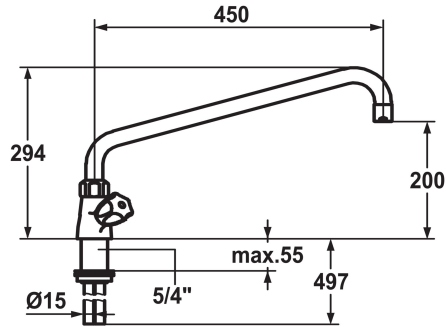

KWC GASTRO

Two-handle mixer - Commercial kitchen

Modell-Linie: GASTRO | K.24.41.06.000C07

Taps | Manual taps

KWC-No.

100945

chromeline, A 300

100947

chromeline, A 450

- * Two-handle mixer
- * KWC CORONA metal handles, removable
- * Swivel spout 360°
- with adjustable gland
- Jet regulator
- * OptimalSpace - ample space for washing or working

Projection_A

A 300

A 450

- * Flat valves M20 x 1.25
- stainless steel valve seat
- * Copper tubes ø15 mm
- * Fastening by means of threaded sleeve 1 1/4"
- * Mounting hole size ø42 mm

Technical Data

Flow rate
Connection
Spout
Color code
Installation_type
Faucet_typ
Dimension Height
Acoustic group
Projection_A
Dimension Water outlet
material

65 l/min (3bar)
Copper tubes
swivel
chrome
Pillar installation
Tub1
294
Mains receiver1
A 450
200
Brass