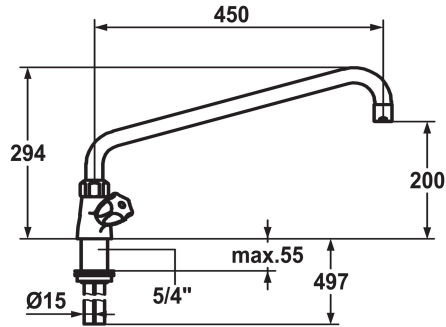

KWC GASTRO

Two-handle mixer - Commercial kitchen

Modell-Linie: GASTRO | K.24.41.06.000C07

Taps | Manual taps

KWC-No.

100945
chromeline, A 300, Kupferrohranschlüsse

100947
chromeline, A 450

- * Two-handle mixer
- * KWC CORONA metal handles, removable
- * Swivel spout 360°
- with adjustable gland
- Jet regulator
- * OptimalSpace - ample space for washing or working

Projection A

A 300

A 450

- * Flat valves M20 x 1.25
- stainless steel valve seat
- * Copper tubes ø15 mm
- * Fastening by means of threaded sleeve 1 1/4"
- * Mounting hole size ø42 mm

Technical Data

Flow rate
Connection
Spout
Color code
Installation type
Faucet_typ
Measure Height
Acoustic group
Projection A
Dimension Water outlet
material

65 l/min (3bar)
Copper tubes
swivel
chromeline
Pillar installation
Two-handle mixer
294
II
A 450
200
Brass