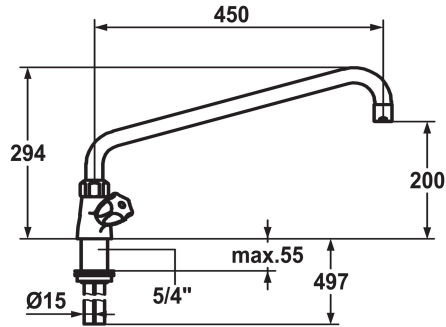

KWC GASTRO

Two-handle mixer - Commercial kitchen

Modell-Linie: GASTRO | K.24.41.06.000C07

Armatura umywalkowa | Armatura jednouchwytowa

KWC-No.

100945
chromeline, A 300, Kupferrohranschlüsse

100947
chromeline, A 450

- * Two-handle mixer
- * KWC CORONA metal handles, removable
- * Swivel spout 360°
- with adjustable gland
- Jet regulator
- * OptimalSpace - ample space for washing or working

Projection_A

A300

A450

- * Flat valves M20 x 1.25
- stainless steel valve seat
- * Copper tubes ø15 mm
- * Fastening by means of threaded sleeve 1 1/4"
- * Mounting hole size ø42 mm

Dane techniczne

A_Spout_Spray

Connection

ATT-KWC-AUSLAUF

ATT-KWC-FARBCODE

Installation_type

Faucet_typ

Dimension Height

G_Acoustic group

Projection_A

ATT-KWC-MASS-WASSERAUSTRITT

Material

65 l/min (3bar)

Kupferrohranschlüsse

schwenkbar

chromeline