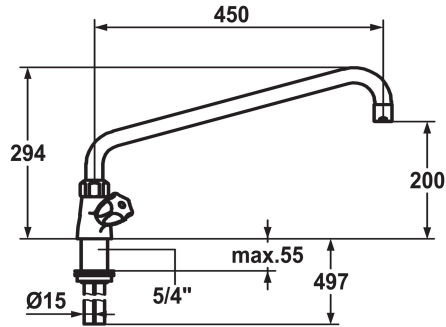

KWC GASTRO

Two-handle mixer - Commercial kitchen

Modell-Linie: GASTRO | K.24.41.06.000C07

Kranar | Hydraulické armatúry

KWC-No.

100945

chromeline, A 300, Kupferrohranschlüsse

100947

chromeline, A 450

- * Two-handle mixer
- * KWC CORONA metal handles, removable
- * Swivel spout 360°
- with adjustable gland
- Jet regulator
- * OptimalSpace - ample space for washing or working

Projection_A

A300

A450

- * Flat valves M20 x 1.25
- stainless steel valve seat
- * Copper tubes ø15 mm
- * Fastening by means of threaded sleeve 1 1/4"
- * Mounting hole size ø42 mm

Technical Data

A_Spout_Spray

65 l/min (3bar)

Faucet_typ

Zweigriffmischer

Measure_Height

294

G_Acoustic group

II

Projection_A

A450