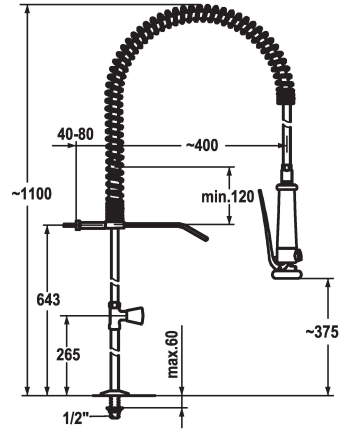

KWC GASTRO

Commercial kitchen - Vertical shut-off valve

Modell-Linie: GASTRO | K.24.40.60.000C34

Umyvadlové armatury | Hydraulické armatury

KWC-No.

100960

chromeline

- * Vertical shut-off valve
- * Suspension spring
- * KWC CORONA metal handle, removable (cold water)
- * TouchProtect - anti-scald protection thanks to the "double skin" principle
- * Pre-rinse spray
- with integrated delayed closing device to minimize water hammer with valve maintenance unit for cleaning
- SprayClean - easy to clean and actively prevents limescale

- buildup
- SprayLock - lockable jet spray
- PowerClean - needle spray mode
- * OptimalSpace - ample space for washing or working
- * Flat valves M20 x 1.25
- stainless steel valve seat
- * Connecting thread 1/2"
- * Mounting hole size ø22 mm

Technické údaje

A_Spray (kitchen)
Connection
Kitchen_spray
ATT-KWC-FARBCODE
Installation_type
Faucet_typ
Measure_Height
G_Acoustic group
Projection_A
ATT-KWC-MASS-WASSERAUSTRITT
Materiál

15 l/min (3 bar)
G1/2"
Geschirrabrause
chromeline
Standmontage
09
1100
yes
A400
375
mosaz