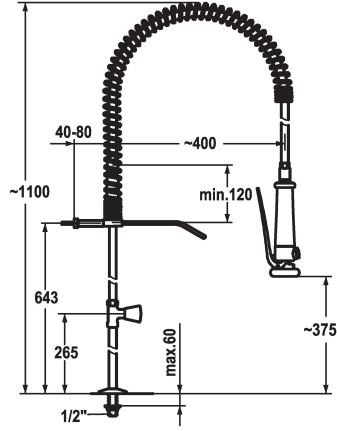

KWC GASTRO

Commercial kitchen - Vertical shut-off valve

Modell-Linie: GASTRO | K.24.40.60.000C34

Hanat | Käsikäyttöiset hanat

KWC-No.

100960

chromeline

- * Vertical shut-off valve
- * Suspension spring
- * KWC CORONA metal handle, removable (cold water)
- * TouchProtect - anti-scald protection thanks to the "double skin" principle
- * Pre-rinse spray
- with integrated delayed closing device to minimize water hammer with valve maintenance unit for cleaning
- SprayClean - easy to clean and actively prevents limescale

- buildup
- SprayLock - lockable jet spray
- PowerClean - needle spray mode
- * OptimalSpace - ample space for washing or working
- * Flat valves M20 x 1.25
- stainless steel valve seat
- * Connecting thread 1/2"
- * Mounting hole size $\varnothing 22$ mm

Tekniset tiedot

A_Spray (kitchen)

Connection

Kitchen_spray

ATT-KWC-FARBCODE

Installation_type

Faucet_typ

Measure_Height