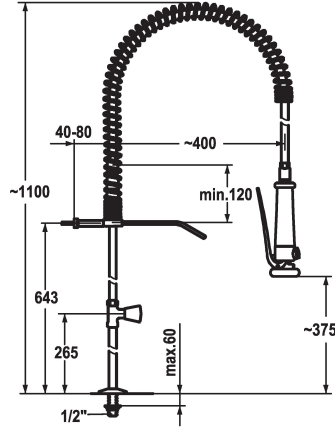

KWC GASTRO

Commercial kitchen - Vertical shut-off valve

Modell-Linie: GASTRO | K.24.40.60.000C34

Kranar | Hydraulické armatury

KWC-No.

100960
chromeline

- * Vertical shut-off valve
- * Suspension spring
- * KWC CORONA metal handle, removable (cold water)
- * TouchProtect - anti-scald protection thanks to the "double skin" principle
- * Pre-rinse spray
- with integrated delayed closing device to minimize water hammer with valve maintenance unit for cleaning
- SprayClean - easy to clean and actively prevents limescale

- buildup
- SprayLock - lockable jet spray
- PowerClean - needle spray mode
- * OptimalSpace - ample space for washing or working
- * Flat valves M20 x 1.25
- stainless steel valve seat
- * Connecting thread 1/2"
- * Mounting hole size ø22 mm

Technical Data

A_Spray (kitchen)
Connection
Kitchen_spray
ATT-KWC-FARBCODE
Installation_type
Faucet_typ
Measure_Height
G_Acoustic group
Projection_A
ATT-KWC-MASS-WASSERAUSTRITT
Material

15 l/min (3 bar)
G1/2"
Geschirrabrause
chromeline
Standmontage
09
1100
1
A400
375
Mässing