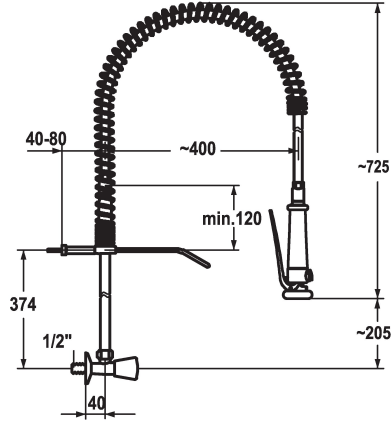

Modell-Linie: GASTRO | K.24.40.70.000C34

Taps | Manual taps

KWC-No.

100961
chromeline

- * Wall mounted valve
- * Suspension spring
- * KWC CORONA metal handle, removable (cold water)
- * TouchProtect - anti-scald protection thanks to the "double skin" principle
- * Pre-rinse spray
- with integrated delayed closing device to minimize water hammer
- with valve maintenance unit for cleaning and swivelling sieve jet

- SprayClean - easy to clean and actively prevents limescale buildup
- SprayLock - lockable jet spray
- PowerClean - needle spray mode
- * OptimalSpace - ample space for washing or working
- * Flat valves M20 x 1.25
- stainless steel valve seat
- * Connecting thread 1/2"

Technical Data

Spray: Flow rate
Connection
Wall_bracket
Kitchen_spray
Color code
Installation_type
Faucet_typ
Dimension Height
G_Acoustic group
Projection_A
Dimension Water outlet
material

15 l/min (3 bar)
G 1/2"
with wall bracket
Pre-rinse spray
chrome
Wall mounted
Wall mounted valve
725
I
A 400
205
Brass