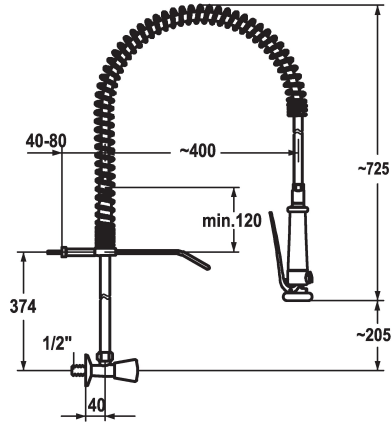

Modell-Linie: GASTRO | K.24.40.70.000C34

Taps | Manual taps

#### KWC-No.

**100961**  
chromeline

- \* Wall mounted valve
- \* Suspension spring
- \* KWC CORONA metal handle, removable (cold water)
- \* TouchProtect - anti-scald protection thanks to the "double skin" principle
- \* Pre-rinse spray
- with integrated delayed closing device to minimize water hammer
- with valve maintenance unit for cleaning and swivelling sieve jet

- SprayClean - easy to clean and actively prevents limescale buildup
- SprayLock - lockable jet spray
- PowerClean - needle spray mode
- \* OptimalSpace - ample space for washing or working
- \* Flat valves M20 x 1.25
- stainless steel valve seat
- \* Connecting thread 1/2"

#### Technical Data

Spray: Flow rate	15 l/min (3 bar)
Connection	G 1/2"
Wall bracket	with wall bracket
Kitchenspray	Pre-rinse spray
Color code	chromeline
Installation type	Wall mounted
Faucet_typ	Wall mounted valve
Dimension Height	725
Acoustic group	I
Projection A	A 400
Dimension Water outlet	205
material	Brass