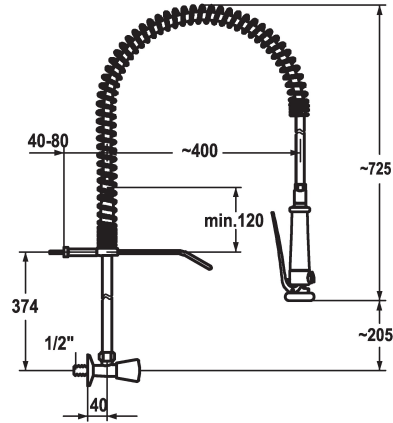

Modell-Linie: GASTRO | K.24.40.70.000C34

Hanat | Käsitönnöiset hanat

KWC-No.

100961

chromeline

- * Wall mounted valve
- * Suspension spring
- * KWC CORONA metal handle, removable (cold water)
- * TouchProtect - anti-scald protection thanks to the "double skin" principle
- * Pre-rinse spray
- with integrated delayed closing device to minimize water hammer
- with valve maintenance unit for cleaning and swivelling sieve jet

- SprayClean - easy to clean and actively prevents limescale buildup
- SprayLock - lockable jet spray
- PowerClean - needle spray mode
- * OptimalSpace - ample space for washing or working
- * Flat valves M20 x 1.25
- stainless steel valve seat
- * Connecting thread 1/2"

Tekniset tiedot

A_Spray (kitchen)
Connection
ATT-KWC-WANDHALTER
Kitchen_spray
ATT-KWC-FARBCODE
Installation_type
Faucet_typ
Measure_Height
G_Acoustic group
Projection_A
ATT-KWC-MASS-WASSERAUSTRITT
Materiaali
lviCode

15 l/min (3 bar)
G1/2"
mit Wandhalter
Geschirrbrause
chromeline
Seinäasennus
Wandventil
725
I
A400
205
Messinki
0