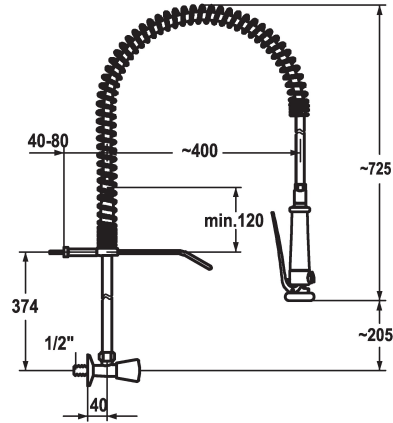

Modell-Linie: GASTRO | K.24.40.70.000C34

Armatura umywalkowa | Armatura jednouchwytywa

#### KWC-No.

**100961**

chromeline

- \* Wall mounted valve
- \* Suspension spring
- \* KWC CORONA metal handle, removable (cold water)
- \* TouchProtect - anti-scald protection thanks to the "double skin" principle
- \* Pre-rinse spray
- with integrated delayed closing device to minimize water hammer
- with valve maintenance unit for cleaning and swivelling sieve jet

#### Dane techniczne

A_Spray (kitchen)
Connection
ATT-KWC-WANDHALTER
Kitchen_spray
ATT-KWC-FARBCODE
Installation_type
Faucet_typ
Dimension Height
G_Acoustic group
Projection_A
ATT-KWC-MASS-WASSERAUSTRITT
Material

15 l/min (3 bar)
G1/2"
mit Wandhalter
Geschirrbrause
chromeline
Montaż naścienny
Wandventil
725
I
A400
205
Mosiądz