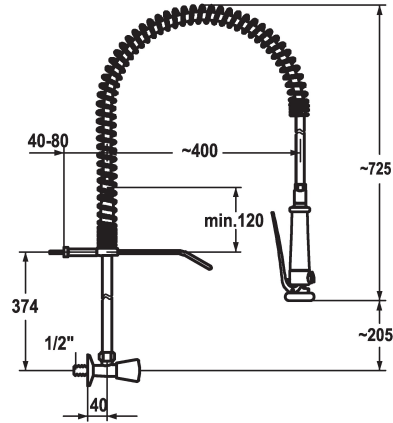

Modell-Linie: GASTRO | K.24.40.70.000C34

Kranar | Hydraulické armatúry

KWC-No.

100961

chromeline

* Wall mounted valve

* Suspension spring

* KWC CORONA metal handle, removable (cold water)

- SprayLock - lockable jet spray

- PowerClean - needle spray mode

* OptimalSpace - ample space for washing or working

* Flat valves M20 x 1.25

- stainless steel valve seat

* Connecting thread 1/2"

Technical Data

Projection_A

ATT-KWC-MASS-WASSERAUSTRITT

Material

15 l/min (3 bar)

G1/2"

Geschirrbrause

chromeline

Väggmontering