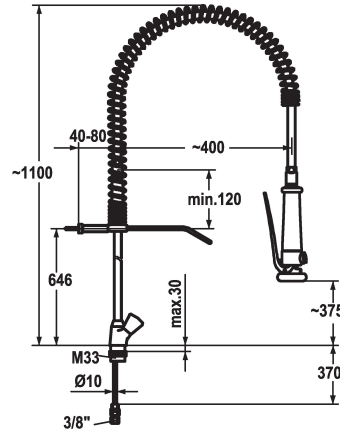

Modell-Linie: GASTRO | K.24.41.60.000C06

Umyvadlové armatury | Hydraulické armatury

KWC-No.

100962

chromeline

- * Two-handle mixer
- * Suspension spring
- * KWC CORONA metal handles, removable
- * TouchProtect - anti-scald protection thanks to the "double skin" principle
- * Intrinsicly safe against backflow
- * Pre-rinse spray
 - with integrated delayed closing device to minimize water hammer with valve maintenance unit for cleaning
 - SprayClean - easy to clean and actively prevents limescale

- buildup
 - SprayLock - lockable jet spray
 - PowerClean - needle spray mode
 - * OptimalSpace - ample space for washing or working
 - * Flat valves M20 x 1.25
 - stainless steel valve seat
 - * Copper tubes ø10 mm
 - * Fastening by means of threaded sleeve M33 x 1.5
 - * Mounting hole size ø35 mm

Technické údaje

A_Spray (kitchen)
Connection
Kitchen_spray
ATT-KWC-FARBCODE
Installation_type
Faucet_typ
Measure_Height
G_Acoustic group
ATT-KWC-MASS-WASSERAUSTRITT
Materiál

15 l/min (3 bar)
Kupferrohranschlüsse
Geschirrabrause
chromeline
Standmontage
03
1100
yes
375
mosaz