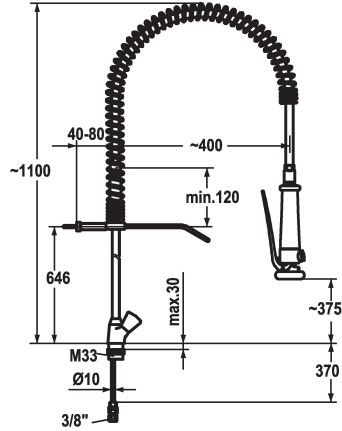

Modell-Linie: GASTRO | K.24.41.60.000C06

Hanat | Käsikäyttöiset hanat

#### KWC-No.

**100962**

chromeline

- \* Two-handle mixer
- \* Suspension spring
- \* KWC CORONA metal handles, removable
- \* TouchProtect - anti-scald protection thanks to the "double skin" principle
- \* Intrinsicly safe against backflow
- \* Pre-rinse spray
  - with integrated delayed closing device to minimize water hammer with valve maintenance unit for cleaning
  - SprayClean - easy to clean and actively prevents limescale

- buildup
  - SprayLock - lockable jet spray
  - PowerClean - needle spray mode
  - \* OptimalSpace - ample space for washing or working
  - \* Flat valves M20 x 1.25
  - stainless steel valve seat
  - \* Copper tubes ø10 mm
  - \* Fastening by means of threaded sleeve M33 x 1.5
  - \* Mounting hole size ø35 mm

#### Tekniset tiedot

A_Spray (kitchen)
Connection
Kitchen_spray
ATT-KWC-FARBCODE
Installation_type
Faucet_typ
Measure_Height
G_Acoustic group
ATT-KWC-MASS-WASSERAUSTRITT
Materiaali
lviCode

15 l/min (3 bar)
Kupferrohranschlüsse
Geschirrbrause
chromeline
Standmontage
03
1100
yes
375
Messinki
0