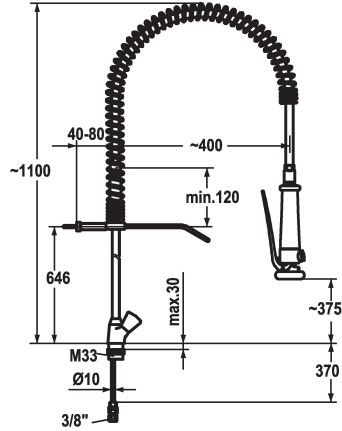

Modell-Linie: GASTRO | K.24.41.60.000C06

Armatura umywalkowa | Armatura jednouchwytowa

#### KWC-No.

**100962**

chromeline

- \* Two-handle mixer
- \* Suspension spring
- \* KWC CORONA metal handles, removable
- \* TouchProtect - anti-scald protection thanks to the "double skin" principle
- \* Intrinsicly safe against backflow
- \* Pre-rinse spray
  - with integrated delayed closing device to minimize water hammer with valve maintenance unit for cleaning
- SprayClean - easy to clean and actively prevents limescale

- buildup
  - SprayLock - lockable jet spray
  - PowerClean - needle spray mode
- \* OptimalSpace - ample space for washing or working
- \* Flat valves M20 x 1.25
  - stainless steel valve seat
- \* Copper tubes ø10 mm
- \* Fastening by means of threaded sleeve M33 x 1.5
- \* Mounting hole size ø35 mm

#### Dane techniczne

A_Spray (kitchen)
Connection
Kitchen_spray
ATT-KWC-FARBCODE
Installation_type
Faucet_typ
Dimension Height
G_Acoustic group
ATT-KWC-MASS-WASSERAUSTRITT
Material

15 l/min (3 bar)
Kupferrohranschlüsse
Geschirrbrause
chromeline
Standmontage
03
1100
1
375
Mosiądz