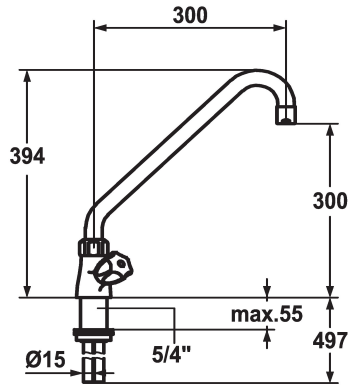

KWC GASTRO Two-handle mixer

Modell-Linie: GASTRO | K.24.41.A2.000C07
Umyvadlové armatury | Hydraulické armatury

KWC-No.

101755
chromline, A 300, B 300, C 394

- * Two-handle mixer
- * KWC CORONA metal handles, removable
- * Swivel spout 360°
- with adjustable gland
- Jet regulator
- * OptimalSpace - ample space for washing or working

- * Flat valves M20 x 1.25
- stainless steel valve seat
- * Copper tubes ø15 mm
- * Fastening by means of threaded sleeve 1 3/4"
- * Mounting hole size ø42 mm

Technické údaje

A_Spout_Spray
ATT-KWC-AUSLADUNG_C
Connection
Projection_B
ATT-KWC-FARBCODE
Installation_type
Faucet_typ
Measure_Height
G_Acoustic_group
Projection_A
ATT-KWC-MASS-WASSERAUSTRITT
Material

98 l/min (3 bar)
C394
Kupferrohranschlüsse
B300
chromline
Standmontage
Zweigriffmischer
394
U
A300
300
mosaz