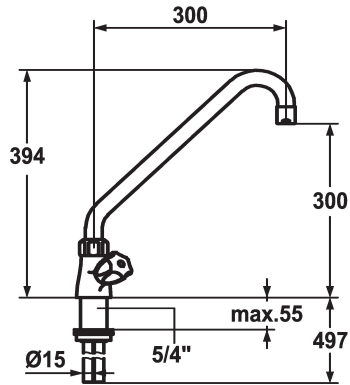

KWC GASTRO Two-handle mixer

Modell-Linie: GASTRO | K.24.41.A2.000C07
Taps | Manual taps

KWC-No.

101755
chromline, A 300, B 300, C 394

- * Two-handle mixer
- * KWC CORONA metal handles, removable
- * Swivel spout 360°
- with adjustable gland
- Jet regulator
- * OptimalSpace - ample space for washing or working

- * Flat valves M20 x 1.25
- stainless steel valve seat
- * Copper tubes ø15 mm
- * Fastening by means of threaded sleeve 1 ¼"
- * Mounting hole size ø42 mm

Technical Data

Flow rate
Projection C
Connection
Projection B
Color code
Installation_type
Faucet_typ
Dimension Height
G_Acoustic group
Projection_A
Dimension Water outlet
material

98 l/min (3 bar)
C 394
Copper tubes
B 300
chrome
Pillar installation
Two-handle mixer
394
U
A 300
300
Brass