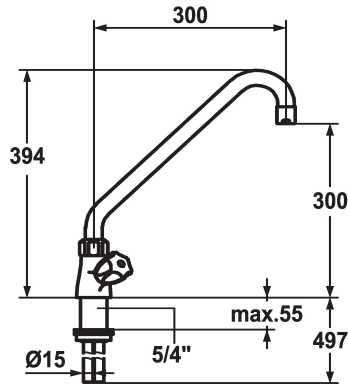

KWC GASTRO Two-handle mixer

Modell-Linie: GASTRO | K.24.41.A2.000C07
Taps | Manual taps

KWC-No.

101755
chromline, A 300, B 300, C 394

- * Two-handle mixer
- * KWC CORONA metal handles, removable
- * Swivel spout 360°
- with adjustable gland
- Jet regulator
- * OptimalSpace - ample space for washing or working

- * Flat valves M20 x 1.25
- stainless steel valve seat
- * Copper tubes ø15 mm
- * Fastening by means of threaded sleeve 1 ¼"
- * Mounting hole size ø42 mm

Technical Data

Flow rate
Projection C
Connection
Projection B
Color code
Installation type
Faucet_typ
Dimension Height
Acoustic group
Projection A
Dimension Water outlet
material

98 l/min (3 bar)
C 394
Copper tubes
B 300
chromeline
Pillar installation
Two-handle mixer
394
U
A 300
300
Brass