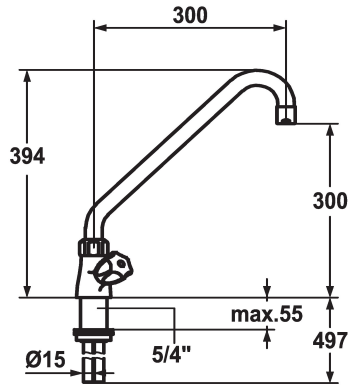

KWC GASTRO Two-handle mixer

Modell-Linie: GASTRO | K.24.41.A2.000C07
Taps | Manual taps

KWC-No.

101755
chromline, A 300, B 300, C 394

- * Two-handle mixer
- * KWC CORONA metal handles, removable
- * Swivel spout 360°
- with adjustable gland
- Jet regulator
- * OptimalSpace - ample space for washing or working

- * Flat valves M20 x 1.25
- stainless steel valve seat
- * Copper tubes ø15 mm
- * Fastening by means of threaded sleeve 1 ¼"
- * Mounting hole size ø42 mm

Technical Data

Flow rate
Projection C
Connection
Projection B
Color code
Installation type
Faucet_typ
Measure Height
Acoustic group
Projection A
Dimension Water outlet
material

98 l/min (3 bar)
C 394
Copper tubes
B 300
chromline
Pillar installation
Tub 1
394
U
A 300
300
Brass