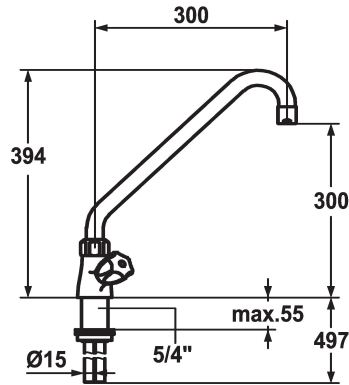

KWC GASTRO Two-handle mixer

Modell-Linie: GASTRO | K.24.41.A2.000C07
Hanat | Käsikäyttöiset hanat

KWC-No.

101755
chromline, A 300, B 300, C 394

- * Two-handle mixer
- * KWC CORONA metal handles, removable
- * Swivel spout 360°
- with adjustable gland
- Jet regulator
- * OptimalSpace - ample space for washing or working

- * Flat valves M20 x 1.25
- stainless steel valve seat
- * Copper tubes ø15 mm
- * Fastening by means of threaded sleeve 1 ¼"
- * Mounting hole size ø42 mm

Tekniset tiedot

A_Spout_Spray
ATT-KWC-AUSLADUNG_C
Connection
Projection_B
ATT-KWC-FARBCODE
Installation_type
Faucet_typ
Measure_Height
G_Acoustic_group
Projection_A
ATT-KWC-MASS-WASSERAUSTRITT
Materiaali
lviCode

98 l/min (3 bar)
C394
Kupferrohranschlüsse
B300
chromline
Standmontage
Zweigriffmischer
394
U
A300
300
Messinki
0