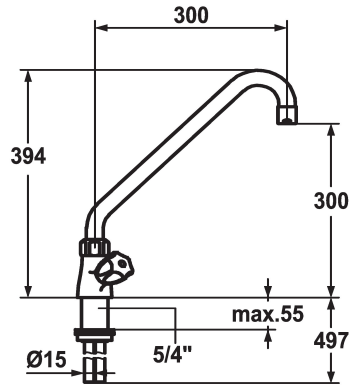

## KWC GASTRO Two-handle mixer

Modell-Linie: GASTRO | K.24.41.A2.000C07  
Armatura umywalkowa | Armatura jednouchwytywa

### KWC-No.

**101755**

chromline, A 300, B 300, C 394

- \* Two-handle mixer
- \* KWC CORONA metal handles, removable
- \* Swivel spout 360°
- with adjustable gland
- Jet regulator
- \* OptimalSpace - ample space for washing or working

- \* Flat valves M20 x 1.25
- stainless steel valve seat
- \* Copper tubes ø15 mm
- \* Fastening by means of threaded sleeve 1 ¼"
- \* Mounting hole size ø42 mm

### Dane techniczne

A_Spout_Spray
ATT-KWC-AUSLADUNG_C
Connection
Projection_B
ATT-KWC-FARBCODE
Installation_type
Faucet_typ
Dimension Height
G_Acoustic_group
Projection_A
ATT-KWC-MASS-WASSERAUSTRITT
Material