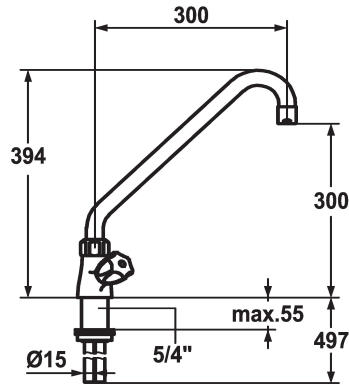

KWC GASTRO Two-handle mixer

Modell-Linie: GASTRO | K.24.41.A2.000C07
Kranar | Hydraulické armatúry

KWC-No.

101755

chromline, A 300, B 300, C 394

- * Two-handle mixer
- * KWC CORONA metal handles, removable
- * Swivel spout 360°
- with adjustable gland
- Jet regulator
- * OptimalSpace - ample space for washing or working

- * Flat valves M20 x 1.25
- stainless steel valve seat
- * Copper tubes ø15 mm
- * Fastening by means of threaded sleeve 1 ¼"
- * Mounting hole size ø42 mm

Technical Data

A_Spout_Spray
ATT-KWC-AUSLADUNG_C
Connection
Projection_B
ATT-KWC-FARBCODE
Installation_type
Faucet_typ
Measure_Height
G_Acoustic_group
Projection_A
ATT-KWC-MASS-WASSERAUSTRITT
Material

98 l/min (3 bar)
C394
Kupferrohranschlüsse
B300
chromline
Standmontage
Zweigriffmischer
394
U
A300
300
Mässing