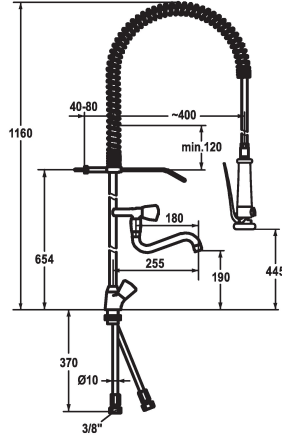

#### KWC-No.

**105093**

chromeline, A 180

- \* Two-handle mixer
- \* Suspension spring
- \* KWC CORONA metal handles, removable
- \* TouchProtect - anti-scald protection thanks to the "double skin" principle
- \* Intrinsically safe against backflow
- \* Swivel spout 180°
- Jet regulator
- \* Pre-rinse spray
- with integrated delayed closing device to minimize water hammer with valve maintenance unit for cleaning

- SprayClean - easy to clean and actively prevents limescale buildup
- SprayLock - lockable jet spray
- PowerClean - needle spray mode
- \* OptimalSpace - ample space for washing or working
- \* Flat valves M20 x 1.25
- stainless steel valve seat
- \* Copper tubes ø10 mm
- \* Fastening by means of threaded sleeve M33 x 1.5
- \* Mounting hole size ø35 mm

#### Technical Data

Flow rate	41 l/min (3 bar)
Spray: Flow rate	15 l/min (3 bar)
Connection	Copper tubes
Spout	swivel
Kitchenspray	Pre-rinse spray
Color code	chromeline
Installation type	Pillar installation
Faucet_typ	Installation aids and tools
Dimension Height	1160
Acoustic group	2
Projection A	A 180
Dimension Water outlet	178/446
material	Brass

Flow rate	41 l/min (3 bar)
Spray: Flow rate	15 l/min (3 bar)
Connection	Copper tubes
Spout	swivel
Kitchenspray	Pre-rinse spray
Color code	chromeline
Installation type	Pillar installation
Faucet_typ	Installation aids and tools
Dimension Height	1160
Acoustic group	2
Projection A	A 180
Dimension Water outlet	178/446
material	Brass