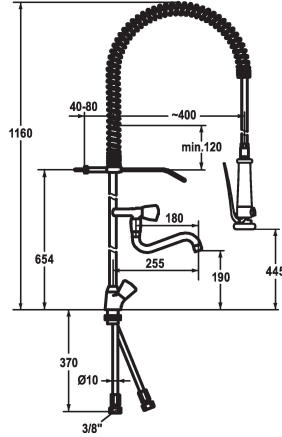

Modell-Linie: GASTRO | K.24.41.61.000C06

Kranar | Hydraulické armatury

KWC-No.

105093

chromeline, A 180

- * Two-handle mixer
- * Suspension spring
- * KWC CORONA metal handles, removable
- * TouchProtect - anti-scald protection thanks to the "double skin" principle
- * Intrinsicly safe against backflow
- * Swivel spout 180°
- Jet regulator
- * Pre-rinse spray
- with integrated delayed closing device to minimize water hammer with valve maintenance unit for cleaning

- SprayClean - easy to clean and actively prevents limescale buildup
- SprayLock - lockable jet spray
- PowerClean - needle spray mode
- * OptimalSpace - ample space for washing or working
- * Flat valves M20 x 1.25
- stainless steel valve seat
- * Copper tubes ø10 mm
- * Fastening by means of threaded sleeve M33 x 1.5
- * Mounting hole size ø35 mm

Technical Data

A_Spout_Spray

41 l/min (3 bar)

A_Spray (kitchen)

15 l/min (3 bar)

Connection

Kupferrohranschlüsse

ATT-KWC-AUSLAUF

03

Measure_Height

1160

G_Acoustic group

2

Projection_A

A180

ATT-KWC-MASS-WASSERAUSTRITT