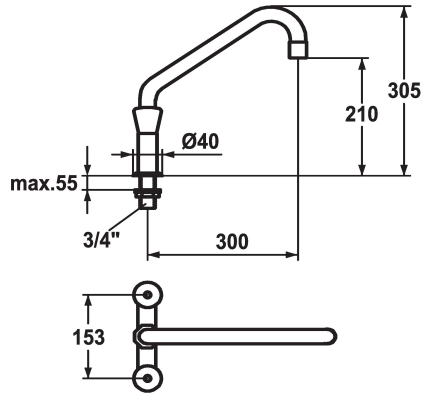

KWC GASTRO

Two-handle mixer - Commercial kitchen

Modell-Linie: GASTRO | K.24.42.E1.000C35

Hanat | Käsikäyttöiset hanat

KWC-No.

105823

chromeline, AD 153, A 300, B 210, C 305

Projection_B

B210

Projection_A

A300

- * Two-handle mixer
- * KWC CORONA metal handles, removable
- * Swivel spout 360°
- with adjustable gland
- Jet regulator

- * OptimalSpace - ample space for washing or working
- * Flat valves M20 x 1.25
- stainless steel valve seat
- * Connecting thread 3/4"
- * Mounting hole size ø28 mm

Tekniset tiedot

A_Spout_Spray

120 l/min (3 bar)

ATT-KWC-AUSLADUNG_C

C305

Connection

G3/4"

Spout

Zweigriffmischer

Measure_Height

305

G_Acoustic group

U

Projection_A

A300

Connection measure