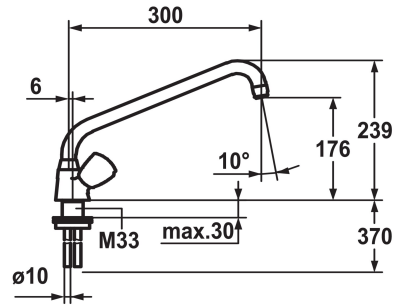

KWC GASTRO

Two-handle mixer - Commercial kitchen

Modell-Linie: GASTRO | K.24.41.24.000C02

Taps | Manual taps

KWC-No.

112159

chromeline, A 300, Kupferrohranschlüsse

- * Two-handle mixer
- * KWC CORONA metal handles, removable
- * Swivel spout 160°
- Jet regulator
- * Flat valves M20 x 1.25

- stainless steel valve seat
- * Copper tubes ø10 mm
- * Fastening by means of threaded sleeve M33 x 1.5
- * Mounting hole size ø35 mm

Technical Data

Flow rate
Connection
Spout
Color code
Installation_type
Faucet_typ
Dimension Height
G_Acoustic group
Projection_A
Dimension Water outlet
material

60 l/min (3bar)
Copper tubes
swivel
chrome
Pillar installation
Two-handle mixer
239
U
A 300
176
Brass