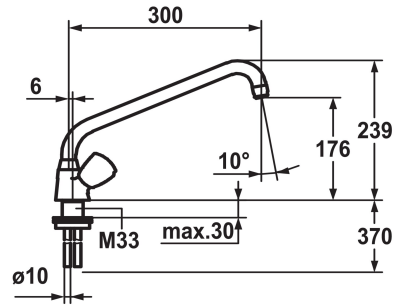

KWC GASTRO

Two-handle mixer - Commercial kitchen

Modell-Linie: GASTRO | K.24.41.24.000C02

Taps | Manual taps

KWC-No.

112159

chromeline, A 300, Kupferrohranschlüsse

- * Two-handle mixer
- * KWC CORONA metal handles, removable
- * Swivel spout 160°
- Jet regulator
- * Flat valves M20 x 1.25

- stainless steel valve seat
- * Copper tubes ø10 mm
- * Fastening by means of threaded sleeve M33 x 1.5
- * Mounting hole size ø35 mm

Technical Data

Flow rate
Connection
Spout
Color code
Installation type
Faucet_typ
Measure Height
Acoustic group
Projection A
Dimension Water outlet
material

60 l/min (3bar)
Copper tubes
swivel
chromeline
Pillar installation
Two-handle mixer
239
U
A 300
176
Brass