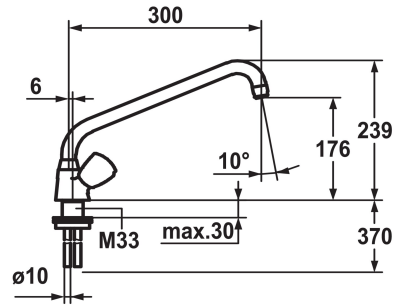

## KWC GASTRO

Two-handle mixer - Commercial kitchen

Modell-Linie: GASTRO | K.24.41.24.000C02

Hanat | Käsikäyttöiset hanat

### KWC-No.

**112159**

chromeline, A 300, Kupferrohranschlüsse

- \* Two-handle mixer
- \* KWC CORONA metal handles, removable
- \* Swivel spout 160°
- Jet regulator
- \* Flat valves M20 x 1.25

- stainless steel valve seat
- \* Copper tubes ø10 mm
- \* Fastening by means of threaded sleeve M33 x 1.5
- \* Mounting hole size ø35 mm

### Tekniset tiedot

A\_Spout\_Spray

Connection

Spout

ATT-KWC-FARBCODE

Installation\_type

Faucet\_typ

Measure\_Height

G\_Acoustic group

Projection\_A

ATT-KWC-MASS-WASSERAUSTRITT

Materiaali

lviCode

60 l/min (3bar)

Kupferrohranschlüsse

schwenkbar