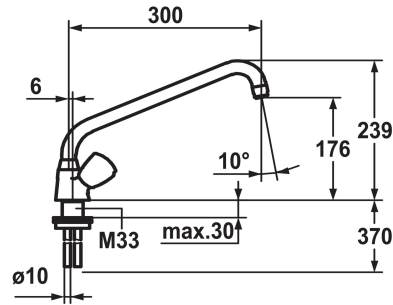

## KWC GASTRO

Two-handle mixer - Commercial kitchen

Modell-Linie: GASTRO | K.24.41.24.000C02

Kranar | Hydraulické armatúry

### KWC-No.

**112159**

chromeline, A 300, Kupferrohranschlüsse

- \* Two-handle mixer
- \* KWC CORONA metal handles, removable
- \* Swivel spout 160°
- Jet regulator
- \* Flat valves M20 x 1.25

- stainless steel valve seat
- \* Copper tubes ø10 mm
- \* Fastening by means of threaded sleeve M33 x 1.5
- \* Mounting hole size ø35 mm

### Technical Data

A\_Spout\_Spray

Connection

ATT-KWC-AUSLAUF

ATT-KWC-FARBCODE

Installation\_type

Faucet\_typ

Measure\_Height

G\_Acoustic group

Projection\_A

ATT-KWC-MASS-WASSERAUSTRITT

Material

60 l/min (3bar)

Kupferrohranschlüsse

schwenkbar

chromeline