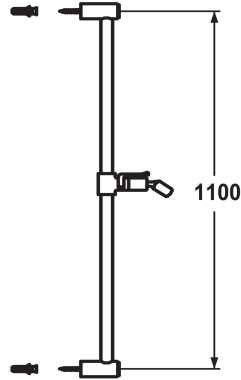

KWC FIT Sliding wall bar

Modell-Linie: SHOWERCULTURE | K.26.99.02.000

KWC-No.

114723
chromeline, L 1100

114729
chromeline, L 612

* KWC Sliding wall bar FIT
- "The original"
* Made of brass
* KWC ball joint bracket, elevation adjustment lockable
* Tube diameter 18 mm

Technické údaje

ATT-KWC-FARBCODE

Faucet_typ

Measure_L_USA

Measure_L

Materiál

Measure_L

L1100

L612

* The sliding wall bar can be shortened to any individual length as required
* To be ordered separately (optional or if necessary):
- Adesio adhesive set Z.538.427.000 (round) or Z.538.558.000 (square)