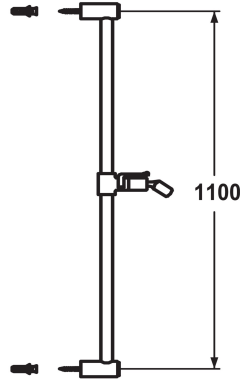

KWC FIT Sliding wall bar

Modell-Linie: **SHOWERCULTURE | K.26.99.02.000**
Showers | Complementary parts showers

KWC-No.

114723
chromeline, L 1100

114729
chromeline, L 612

Measure Lenght

L 1100

L 612

* KWC Sliding wall bar FIT
- "The original"
* Made of brass
* KWC ball joint bracket, elevation adjustment lockable
* Tube diameter 18 mm

* The sliding wall bar can be shortened to any individual length as required
* To be ordered separately (optional or if necessary):
- Adesio adhesive set Z.538.427.000 (round) or Z.538.558.000 (square)

Technical Data

Color code

chromeline

Faucet_typ

IP22

Measure Lenght

L 43 5/16"

Measure Lenght

L 1100

material

Brass