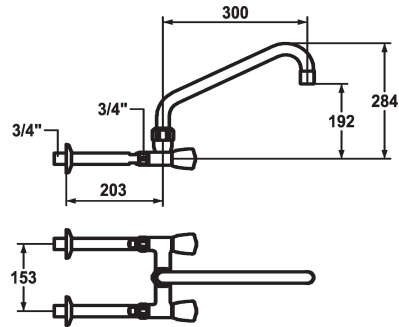

Modell-Linie: GASTRO | K.24.42.22.000C74

Umyvadlové armatury | Hydraulické armatury

#### KWC-No.

**118404**

chromeline, AD 153, A 300

- \* Two-handle mixer
- \* KWC CORONA metal handles, removable
- \* Swivel spout
- with adjustable gland
- Jet regulator

- \* OptimalSpace - ample space for washing or working
- \* Flat valves M20 x 1.25
- stainless steel valve seat
- \* Wall connections 3/4" x 3/4", without shut-off valve L 160

#### Technické údaje

A\_Spout\_Spray

ATT-KWC-AUSLAUF

ATT-KWC-FARBCODE

Installation\_type

Faucet\_typ

Measure\_Height

G\_Acoustic group

Projection\_A

Connection measure

ATT-KWC-MASS-WASSERAUSTRITT

Materiál

120 l/min (3 bar)

schwenkbar

chromeline

montáž na stěnu