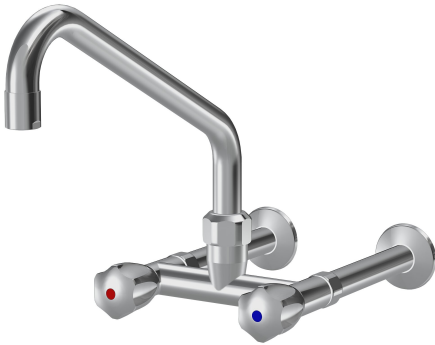

Modell-Linie: GASTRO | K.24.42.22.000C74

Umyvadlové armatury | Hydraulické armatury

#### KWC-No.

**118404**

chromeline, AD 153, A 300

- \* Two-handle mixer
- \* KWC CORONA metal handles, removable
- \* Swivel spout
- with adjustable gland
- Jet regulator

- \* OptimalSpace - ample space for washing or working
- \* Flat valves M20 x 1.25
- stainless steel valve seat
- \* Wall connections 3/4" x 3/4", without shut-off valve L 160

#### Technické údaje

A\_Spout\_Spray

ATT-KWC-AUSLAUF

ATT-KWC-FARBCODE

Installation\_type

Faucet\_typ

Measure\_Height

G\_Acoustic group

Projection\_A

Connection measure

ATT-KWC-MASS-WASSERAUSTRITT

Materiál

120 l/min (3 bar)

schwenkbar

chromeline

montáž na stěnu