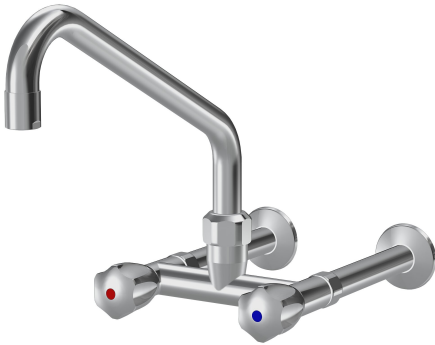

KWC GASTRO

Two-handle mixer - Commercial kitchen

Modell-Linie: GASTRO | K.24.42.22.000C74

Taps | Manual taps

KWC-No.

118404

chromeline, AD 153, A 300

- * Two-handle mixer
- * KWC CORONA metal handles, removable
- * Swivel spout
- with adjustable gland
- Jet regulator

- * OptimalSpace - ample space for washing or working
- * Flat valves M20 x 1.25
- stainless steel valve seat
- * Wall connections 3/4" x 3/4", without shut-off valve L 160

Technical Data

Flow rate	120 l/min (3 bar)
Spout	swivel
Color code	chrome
Installation_type	Wall mounted
Faucet_typ	Installation aids and tools
Dimension Height	284
Acoustic group	U
Projection_A	A 300
Connection measure	153
Dimension Water outlet	192
material	Brass

Flow rate	120 l/min (3 bar)
Spout	swivel
Color code	chrome
Installation_type	Wall mounted
Faucet_typ	Installation aids and tools
Dimension Height	284
Acoustic group	U
Projection_A	A 300
Connection measure	153
Dimension Water outlet	192
material	Brass