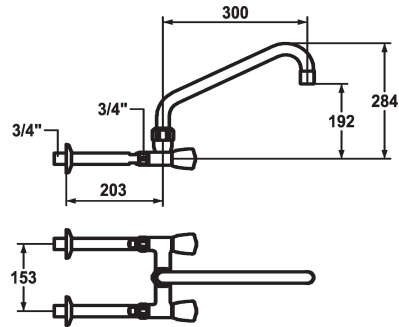

KWC GASTRO

Two-handle mixer - Commercial kitchen

Modell-Linie: GASTRO | K.24.42.22.000C74

Taps | Manual taps

KWC-No.

118404

chromeline, AD 153, A 300

- * Two-handle mixer
- * KWC CORONA metal handles, removable
- * Swivel spout
- with adjustable gland
- Jet regulator

- * OptimalSpace - ample space for washing or working
- * Flat valves M20 x 1.25
- stainless steel valve seat
- * Wall connections 3/4" x 3/4", without shut-off valve L 160

Technical Data

Flow rate	120 l/min (3 bar)
Spout	swivel
Color code	chrome
Installation_type	Wall mounted
Faucet_typ	Installation aids and tools
Dimension Height	284
Acoustic group	U
Projection_A	A 300
Connection measure	153
Dimension Water outlet	192
material	Brass

Flow rate	120 l/min (3 bar)
Spout	swivel
Color code	chrome
Installation_type	Wall mounted
Faucet_typ	Installation aids and tools
Dimension Height	284
Acoustic group	U
Projection_A	A 300
Connection measure	153
Dimension Water outlet	192
material	Brass